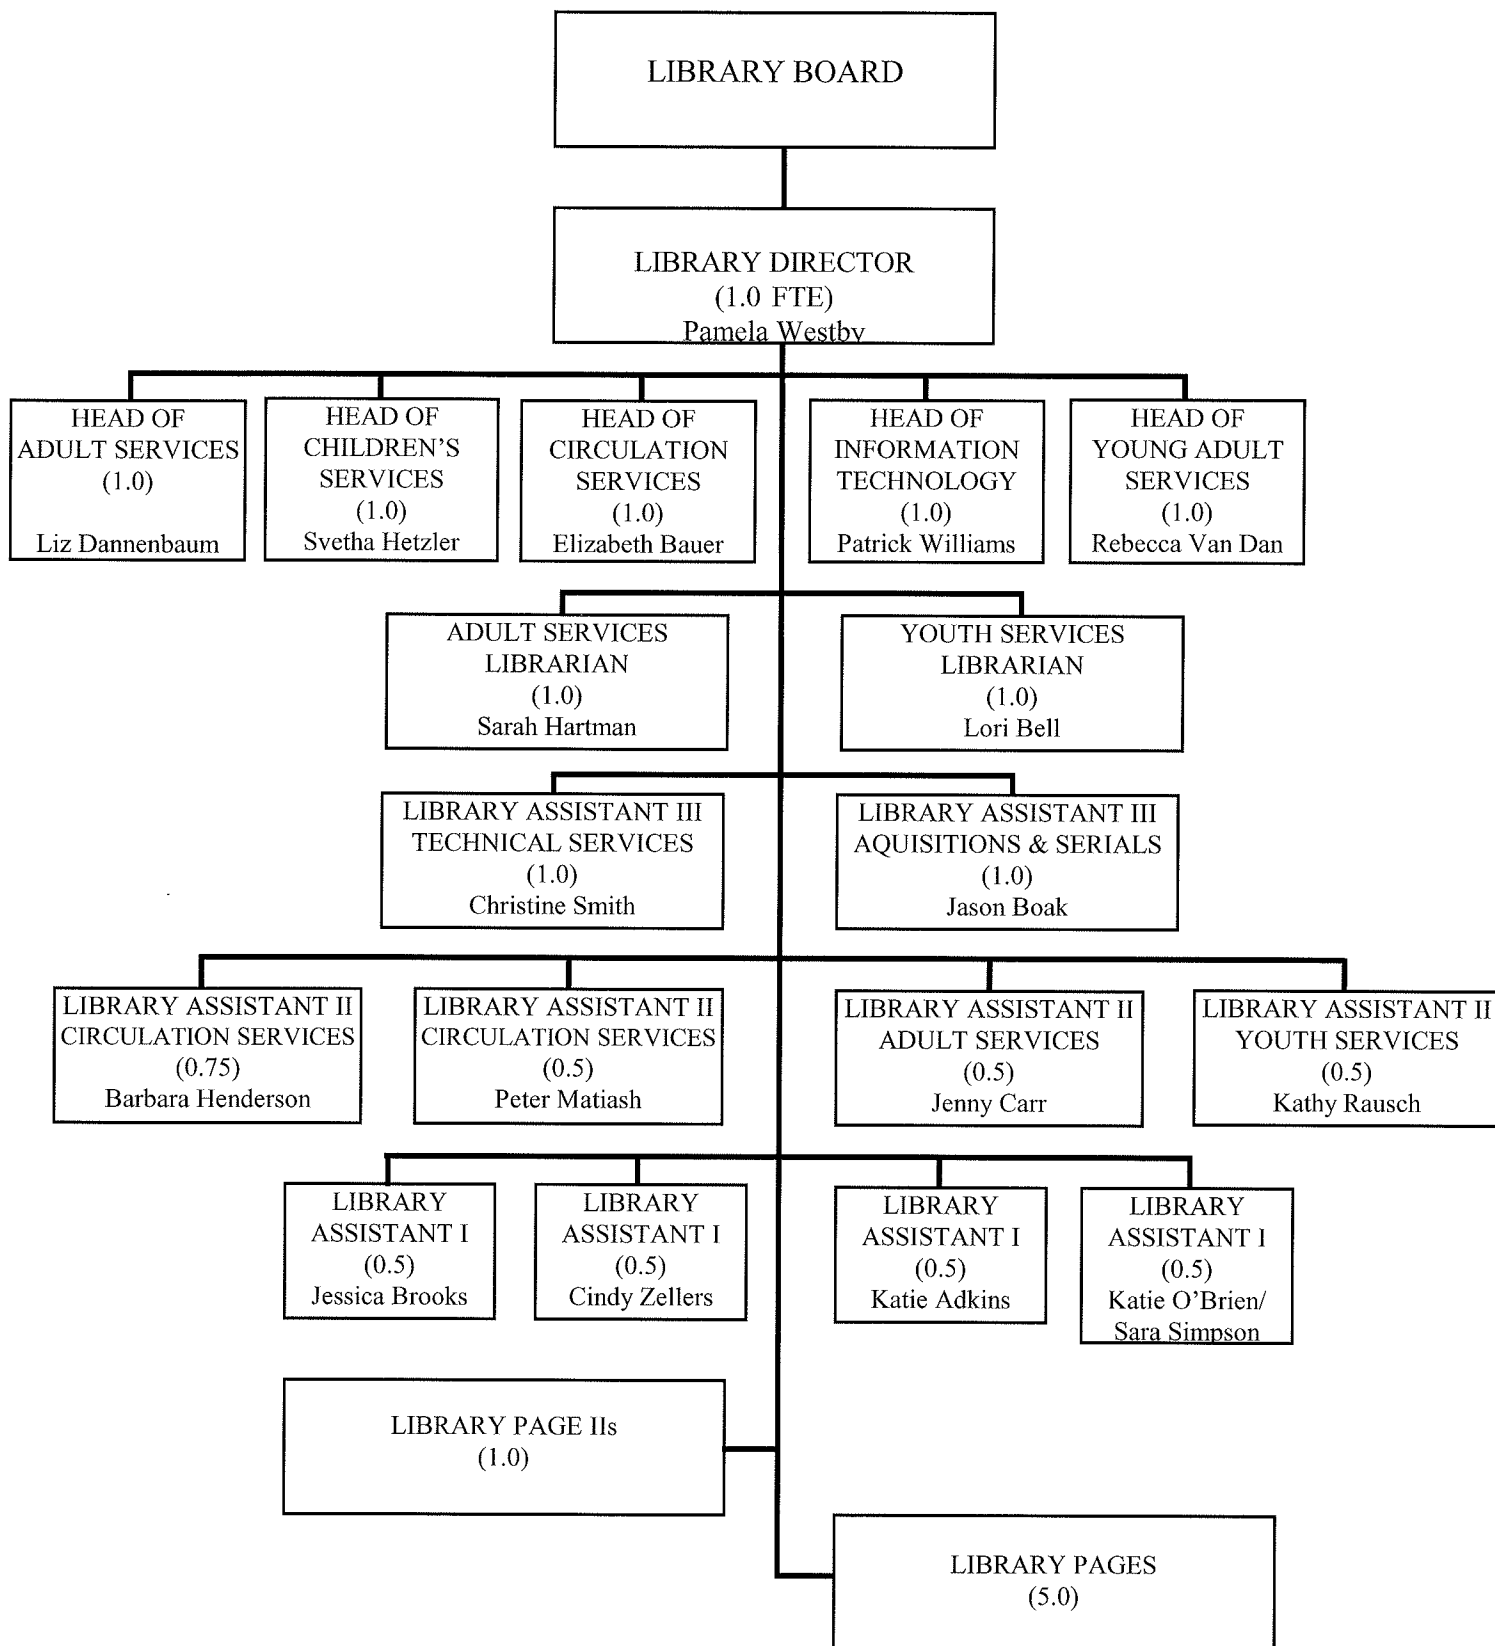

MIDDLETON PUBLIC LIBRARY

2008 ORGANIZATION CHART

TOTAL FTE: 20.125

Middleton Public Library

2009 Closed Dates

Thursday: January 1	New Years Day
Sunday, April 12	Easter
Sunday: May 24	Closed Sundays until 9/13
Monday: May 25	Memorial Day
Saturday: July 4	Independence Day
Monday: September 7	Labor Day
Wednesday: November 25	Thanksgiving Eve/close at 6 p.m.
Thursday, November 26	Thanksgiving Day
Thursday, December 24	Christmas Eve
Friday, December 25	Christmas Day
Saturday, December 26	Holiday Weekend
Sunday, December 27	Holiday Weekend
Thursday, December 31	New Year's Eve/ Close at 6 p.m.