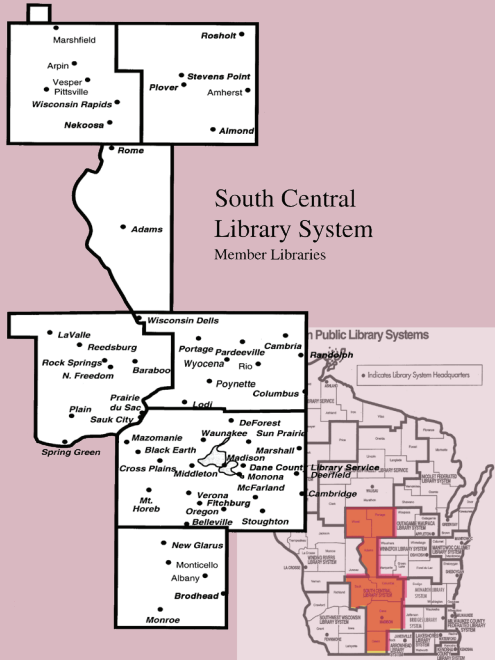

South Central Library System

Who We Are

The South Central Library System serves 54 public libraries (65 buildings) and 906,023 residents in Adams, Columbia, Dane, Green, Portage, Sauk and Wood Counties.

Delivery

SCLS Delivery returned to a full schedule for the entirety of 2022, moving over 250,000 red baskets which amounted to a 5% increase over 2021. Delivery had over 17,836 scheduled stops and traveled over 400,000 miles on behalf of our 65 member library locations.