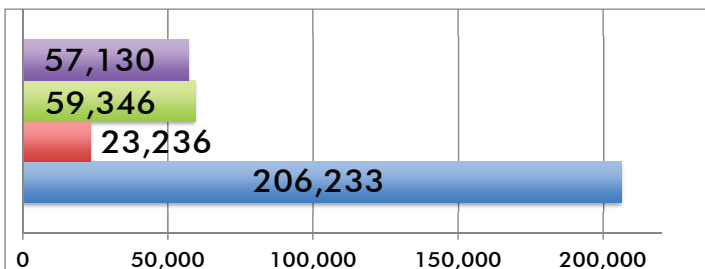

Delivery

SCLS Delivery returned to a full schedule for the entirety of 2022, moving over 250,000 red baskets which amounted to a 5% increase over 2021. Delivery had over 17,836 scheduled stops and traveled over 400,000 miles on behalf of our 65 member library locations.

2022 at a Glance

7,883,511

Total Circulation Transactions

3,979,359

Library Visits

Downloaded Materials

1,705,726 eBooks and other items were downloaded from the Wisconsin Digital Library

Registered Borrowers

329,178 of the system's 906,023 residents have library cards

361,065

Uses of Public Internet Computers

9,387,598

Wireless Internet Uses

Number of Programs:
16,045

Program Attendance
345,945