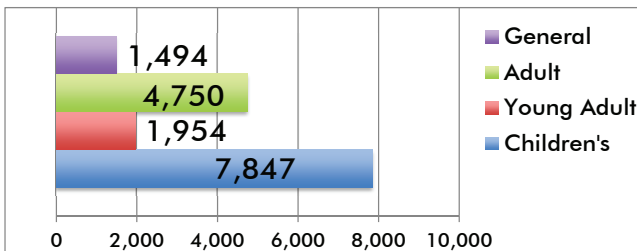

Delivery

SCLS Delivery returned to a full schedule for the entirety of 2022, moving over 250,000 red baskets which amounted to a 5% increase over 2021. Delivery had over 17,836 scheduled stops and traveled over 400,000 miles on behalf of our 65 member library locations.

2022 at a Glance

7,883,511

Total Circulation Transactions

3,979,359

Library Visits

Downloaded Materials

1,705,726 eBooks and other items were downloaded from the Wisconsin Digital Library

Registered Borrowers

329,178 of the system's 906,023 residents have library cards

361,065

Uses of Public Internet Computers

9,387,598

Wireless Internet Uses

Number of Programs:
16,045

Program Attendance
345,945