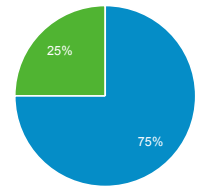

### Visits

● Sessions

### Avg. Visit Duration

● Avg. Session Duration

### Visits by Mobile

■ No ■ Yes

### Visits and Pages/Visit by Browser

Browser	Sessions	Pages / Session
Chrome	102,655	4.47
Safari	55,526	2.16
Firefox	22,422	5.19
Internet Explorer	16,915	3.79
Edge	10,726	3.68
Samsung Internet	2,697	2.32
Amazon Silk	2,163	1.82
Safari (in-app)	1,016	1.50
Opera	726	7.77
Android Webview	244	3.09