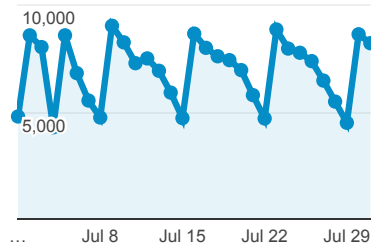

## Selected LINKcat Reports

Jul 1, 2018 - Jul 31, 2018

 All Users  
100.00% Sessions

### Visits

● Sessions

### Avg. Visit Duration

● Avg. Session Duration

### Visits and Pages/Visit by Browser

Browser	Sessions	Pages / Session
Chrome	102,655	4.47
Safari	55,526	2.16
Firefox	22,422	5.19
Internet Explorer	16,915	3.79
Edge	10,726	3.68
Samsung Internet	2,697	2.32
Amazon Silk	2,163	1.82
Safari (in-app)	1,016	1.50
Opera	726	7.77
Android Webview	244	3.09