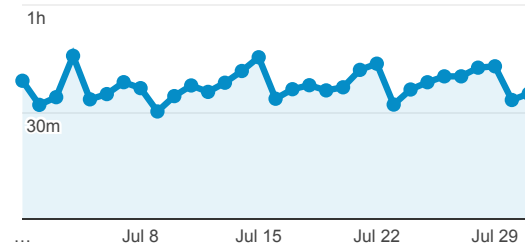

## Selected LINKcat Reports

Jul 1, 2018 - Jul 31, 2018

 All Users  
100.00% Sessions

### Visits

● Sessions

### Avg. Visit Duration

● Avg. Session Duration

### Visits and Pages/Visit by Browser

Browser	Sessions	Pages / Session
Chrome	102,655	4.47
Safari	55,526	2.16
Firefox	22,422	5.19
Internet Explorer	16,915	3.79
Edge	10,726	3.68
Samsung Internet	2,697	2.32
Amazon Silk	2,163	1.82
Safari (in-app)	1,016	1.50
Opera	726	7.77
Android Webview	244	3.09