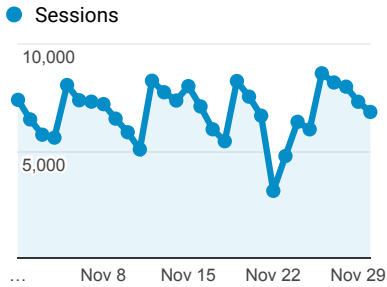

Selected LINKcat Reports

Nov 1, 2018 - Nov 30, 2018

All Users
100.00% Sessions

Visits

Avg. Visit Duration

Visits by Mobile

Visits by Traffic Type

Visits and Avg. Visit Duration by Country/Territory

Country	Sessions	Avg. Session Duration
United States	203,325	00:37:38
Canada	135	00:40:40
Ukraine	109	01:55:24
India	39	00:00:17
France	37	00:00:00
United Kingdom	35	00:20:41
Belgium	31	00:02:29
Trinidad & Tobago	26	01:19:22
Germany	24	00:02:14
Mexico	24	00:07:07

Visits and Pages/Visit by Browser

Browser	Sessions	Pages / Session
Chrome	97,097	4.49
Safari	54,651	2.26
Firefox	20,984	5.25
Internet Explorer	14,425	3.62
Edge	10,418	3.42
Samsung Internet	2,669	2.23
Amazon Silk	2,043	1.68
Safari (in-app)	883	1.58
Opera	762	7.45
Android Webview	170	2.78