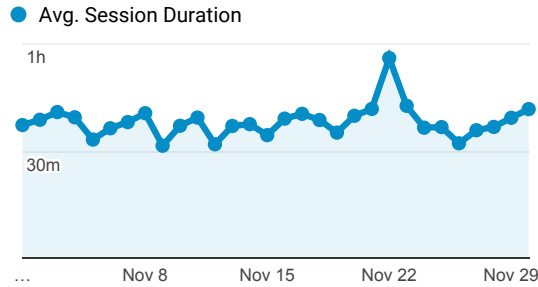

Selected LINKcat Reports

Nov 1, 2018 - Nov 30, 2018

All Users
100.00% Sessions

Visits

Avg. Visit Duration

Visits by Mobile

Visits by Traffic Type

Visits and Avg. Visit Duration by Country/Territory

Country	Sessions	Avg. Session Duration
United States	203,325	00:37:38
Canada	135	00:40:40
Ukraine	109	01:55:24
India	39	00:00:17
France	37	00:00:00
United Kingdom	35	00:20:41
Belgium	31	00:02:29
Trinidad & Tobago	26	01:19:22
Germany	24	00:02:14
Mexico	24	00:07:07