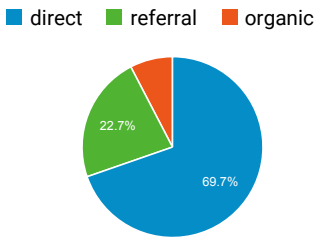

Selected LINKcat Reports

Nov 1, 2018 - Nov 30, 2018

All Users
100.00% Sessions

Visits

Avg. Visit Duration

Visits by Mobile

Visits by Traffic Type

Visits and Avg. Visit Duration by Country/Territory

Country	Sessions	Avg. Session Duration
United States	203,325	00:37:38
Canada	135	00:40:40
Ukraine	109	01:55:24
India	39	00:00:17
France	37	00:00:00
United Kingdom	35	00:20:41
Belgium	31	00:02:29
Trinidad & Tobago	26	01:19:22
Germany	24	00:02:14
Mexico	24	00:07:07

Visits and Pages/Visit by Browser

Browser	Sessions	Pages / Session
Chrome	97,097	4.49
Safari	54,651	2.26
Firefox	20,984	5.25
Internet Explorer	14,425	3.62
Edge	10,418	3.42
Samsung Internet	2,669	2.23
Amazon Silk	2,043	1.68
Safari (in-app)	883	1.58
Opera	762	7.45
Android Webview	170	2.78