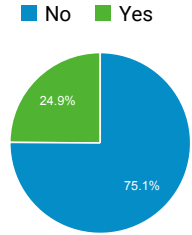

Selected LINKcat Reports

Nov 1, 2018 - Nov 30, 2018

All Users
100.00% Sessions

Visits

Avg. Visit Duration

Visits by Mobile

Visits by Traffic Type

Visits and Avg. Visit Duration by Country/Territory

Country	Sessions	Avg. Session Duration
United States	203,325	00:37:38
Canada	135	00:40:40
Ukraine	109	01:55:24
India	39	00:00:17
France	37	00:00:00
United Kingdom	35	00:20:41
Belgium	31	00:02:29
Trinidad & Tobago	26	01:19:22
Germany	24	00:02:14
Mexico	24	00:07:07