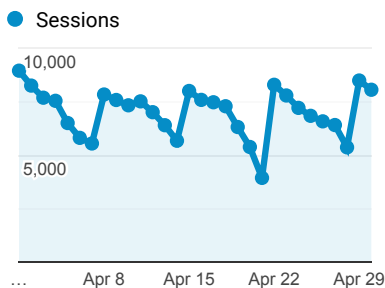

## Selected LINKcat Reports

Apr 1, 2019 - Apr 30, 2019

All Users  
100.00% Sessions

### Visits

### Avg. Visit Duration

### Visits and Pages/Visit by Browser

Browser	Sessions	Pages / Session
Chrome	100,205	4.23
Safari	58,075	2.29
Firefox	20,481	5.28
Internet Explorer	13,101	3.77
Edge	11,636	3.15
Samsung Internet	3,354	2.36
Amazon Silk	2,131	1.70
Safari (in-app)	851	1.52
Opera	785	5.55
Android Webview	129	4.73