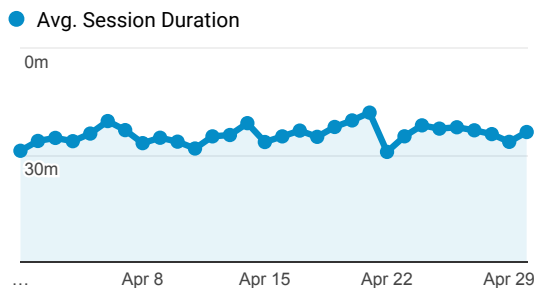

## Selected LINKcat Reports

Apr 1, 2019 - Apr 30, 2019

All Users  
100.00% Sessions

### Visits

### Avg. Visit Duration

### Visits and Pages/Visit by Browser

Browser	Sessions	Pages / Session
Chrome	100,205	4.23
Safari	58,075	2.29
Firefox	20,481	5.28
Internet Explorer	13,101	3.77
Edge	11,636	3.15
Samsung Internet	3,354	2.36
Amazon Silk	2,131	1.70
Safari (in-app)	851	1.52
Opera	785	5.55
Android Webview	129	4.73