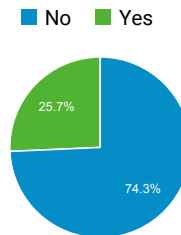

Visits by Mobile