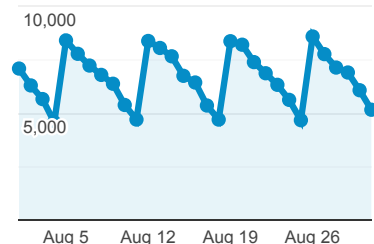

## Selected LINKcat Reports

Aug 1, 2019 - Aug 31, 2019

All Users  
100.00% Sessions

### Visits

Sessions

### Avg. Visit Duration

Avg. Session Duration

### Visits and Pages/Visit by Browser

Browser	Sessions	Pages / Session
Chrome	100,308	4.40
Safari	55,311	2.16
Firefox	20,252	5.76
Internet Explorer	12,036	3.88
Edge	11,574	3.32
Samsung Internet	3,474	1.67
Amazon Silk	2,037	1.61
Safari (in-app)	856	1.49
Opera	678	3.36
Android Webview	176	2.44