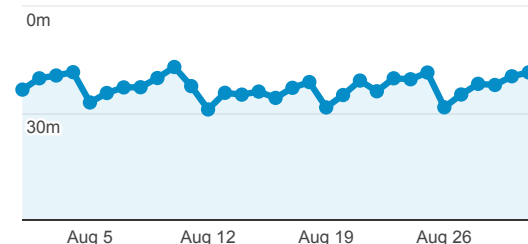

## Selected LINKcat Reports

Aug 1, 2019 - Aug 31, 2019

All Users  
100.00% Sessions

### Visits

Sessions

### Avg. Visit Duration

Avg. Session Duration

### Visits and Pages/Visit by Browser

Browser	Sessions	Pages / Session
Chrome	100,308	4.40
Safari	55,311	2.16
Firefox	20,252	5.76
Internet Explorer	12,036	3.88
Edge	11,574	3.32
Samsung Internet	3,474	1.67
Amazon Silk	2,037	1.61
Safari (in-app)	856	1.49
Opera	678	3.36
Android Webview	176	2.44