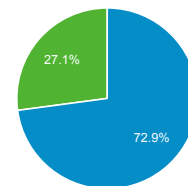

Visits by Mobile

No Yes