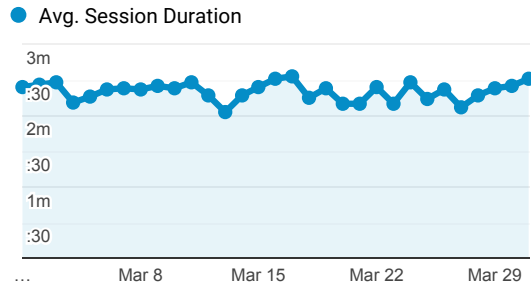

Selected LINKcat Reports

Mar 1, 2021 - Mar 31, 2021

All Users
100.00% Sessions

Visits

Avg. Visit Duration

Visits by Mobile

Visits by Traffic Type

referral direct organic email

Visits and Avg. Visit Duration by Country/Territory

Country	Sessions	Avg. Session Duration
United States	164,486	00:02:21
Canada	196	00:01:26
Germany	94	00:00:01
United Kingdom	94	00:02:26
United Arab Emirat	33	00:01:27
Spain	26	00:01:57
Brazil	24	00:00:09
India	24	00:00:09
South Korea	24	00:00:02
Belgium	21	00:02:30