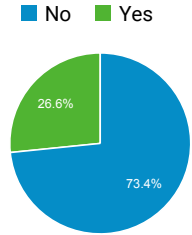

Selected LINKcat Reports

Mar 1, 2021 - Mar 31, 2021

All Users
100.00% Sessions

Visits

Avg. Visit Duration

Visits by Mobile

Visits by Traffic Type

referral direct organic email

Visits and Avg. Visit Duration by Country/Territory

Country	Sessions	Avg. Session Duration
United States	164,486	00:02:21
Canada	196	00:01:26
Germany	94	00:00:01
United Kingdom	94	00:02:26
United Arab Emirat	33	00:01:27
Spain	26	00:01:57
Brazil	24	00:00:09
India	24	00:00:09
South Korea	24	00:00:02
Belgium	21	00:02:30