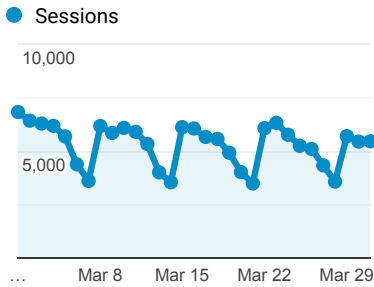

Selected LINKcat Reports

Mar 1, 2021 - Mar 31, 2021

All Users
100.00% Sessions

Visits

Avg. Visit Duration

Visits by Mobile

Visits by Traffic Type

referral direct organic email

Visits and Avg. Visit Duration by Country/Territory

Country	Sessions	Avg. Session Duration
United States	164,486	00:02:21
Canada	196	00:01:26
Germany	94	00:00:01
United Kingdom	94	00:02:26
United Arab Emirat	33	00:01:27
Spain	26	00:01:57
Brazil	24	00:00:09
India	24	00:00:09
South Korea	24	00:00:02
Belgium	21	00:02:30