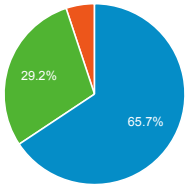

Selected LINKcat Reports

Mar 1, 2021 - Mar 31, 2021

All Users
100.00% Sessions

Visits

Avg. Visit Duration

Visits by Mobile

Visits by Traffic Type

referral direct organic email

Visits and Avg. Visit Duration by Country/Territory

Country	Sessions	Avg. Session Duration
United States	164,486	00:02:21
Canada	196	00:01:26
Germany	94	00:00:01
United Kingdom	94	00:02:26
United Arab Emirat	33	00:01:27
Spain	26	00:01:57
Brazil	24	00:00:09
India	24	00:00:09
South Korea	24	00:00:02
Belgium	21	00:02:30

Visits and Pages/Visit by Browser

Browser	Sessions	Pages / Session
Chrome	82,679	1.35
Safari	48,397	1.32
Firefox	15,522	1.47
Edge	11,940	1.41
Samsung Internet	2,372	1.47
Internet Explorer	1,805	1.47
Amazon Silk	1,490	1.40
Safari (in-app)	802	1.45
Opera	318	1.33
Android Webview	165	1.30