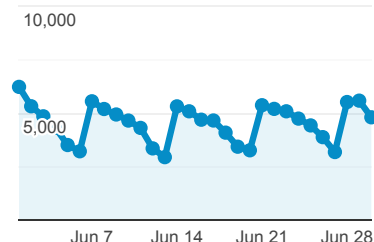

Selected LINKcat Reports

Jun 1, 2021 - Jun 30, 2021

All Users
100.00% Sessions

Visits

Sessions

Avg. Visit Duration

Avg. Session Duration

Visits by Mobile

No Yes

Visits by Traffic Type

referral direct organic

Visits and Avg. Visit Duration by Country/Territory

Country	Sessions	Avg. Session Duration
United States	136,671	00:02:17
Canada	58	00:03:15
Belgium	48	00:05:38
South Korea	36	00:01:07
Germany	19	00:00:52
United Kingdom	18	00:01:00
Netherlands	12	00:02:07
Spain	10	00:06:45
India	9	00:05:12
France	8	00:03:47