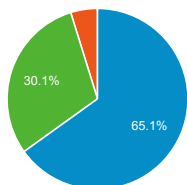

Selected LINKcat Reports

Jun 1, 2021 - Jun 30, 2021

All Users
100.00% Sessions

Visits

Sessions

Avg. Visit Duration

Avg. Session Duration

Visits by Mobile

No Yes

Visits by Traffic Type

referral direct organic

Visits and Avg. Visit Duration by Country/Territory

Country	Sessions	Avg. Session Duration
United States	136,671	00:02:17
Canada	58	00:03:15
Belgium	48	00:05:38
South Korea	36	00:01:07
Germany	19	00:00:52
United Kingdom	18	00:01:00
Netherlands	12	00:02:07
Spain	10	00:06:45
India	9	00:05:12
France	8	00:03:47