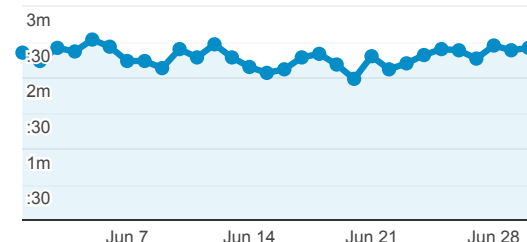

Selected LINKcat Reports

Jun 1, 2021 - Jun 30, 2021

All Users
100.00% Sessions

Visits

Sessions

Avg. Visit Duration

Avg. Session Duration

Visits by Mobile

No Yes

Visits by Traffic Type

referral direct organic

Visits and Avg. Visit Duration by Country/Territory

Country	Sessions	Avg. Session Duration
United States	136,671	00:02:17
Canada	58	00:03:15
Belgium	48	00:05:38
South Korea	36	00:01:07
Germany	19	00:00:52
United Kingdom	18	00:01:00
Netherlands	12	00:02:07
Spain	10	00:06:45
India	9	00:05:12
France	8	00:03:47