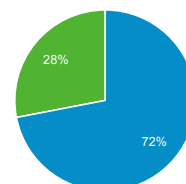

Selected LINKcat Reports

Jun 1, 2021 - Jun 30, 2021

All Users
100.00% Sessions

Visits

Sessions

Avg. Visit Duration

Avg. Session Duration

Visits by Mobile

No Yes

Visits by Traffic Type

referral direct organic

Visits and Avg. Visit Duration by Country/Territory

Country	Sessions	Avg. Session Duration
United States	136,671	00:02:17
Canada	58	00:03:15
Belgium	48	00:05:38
South Korea	36	00:01:07
Germany	19	00:00:52
United Kingdom	18	00:01:00
Netherlands	12	00:02:07
Spain	10	00:06:45
India	9	00:05:12
France	8	00:03:47