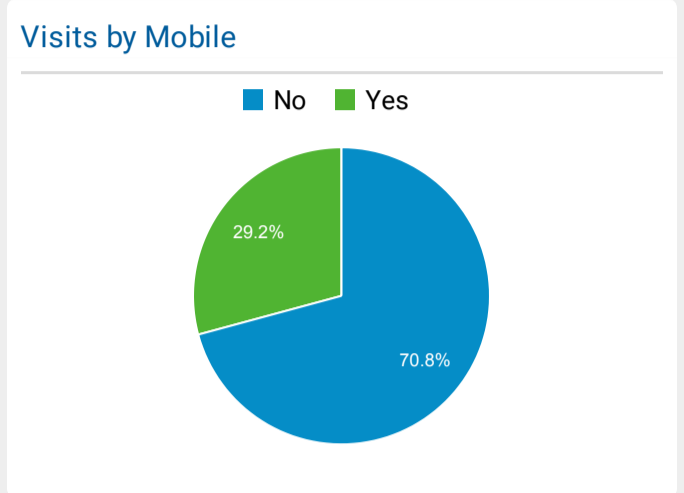

### Visits and Avg. Visit Duration by Country/Territory

Country	Sessions	Avg. Session Duration
United States	133,581	00:02:21
Canada	73	00:01:26
Germany	30	00:00:40
United Kingdom	29	00:02:32
India	24	00:01:27
France	23	00:00:10
Bangladesh	22	00:00:08
Brazil	22	00:00:33
China	17	00:00:06
Japan	17	00:00:08

### Visits and Pages/Visit by Browser

Browser	Sessions	Pages / Session
Chrome	66,192	1.35
Safari	41,478	1.31
Firefox	11,883	1.95
Edge	9,656	1.37
Samsung Internet	2,062	1.43
Internet Explorer	1,230	1.55
Amazon Silk	1,215	1.40
Opera	238	1.41
Android Webview	120	1.28
Safari (in-app)	68	1.18