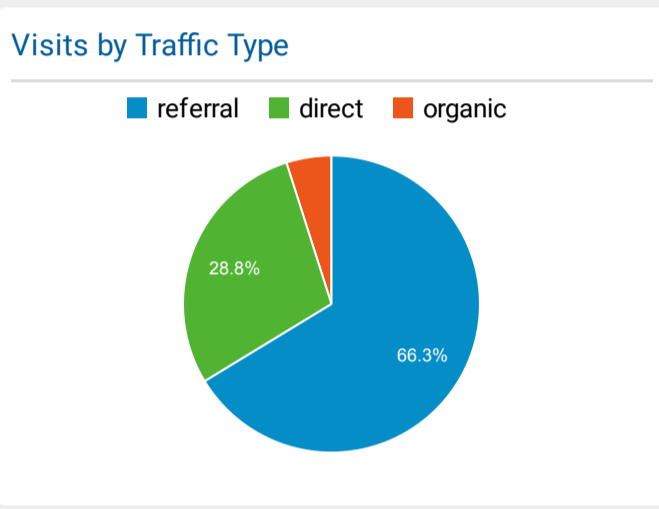

Selected LINKcat Reports

Jul 1, 2021 - Jul 31, 2021

All Users  
100.00% Sessions

### Visits and Avg. Visit Duration by Country/Territory

Country	Sessions	Avg. Session Duration
United States	133,581	00:02:21
Canada	73	00:01:26
Germany	30	00:00:40
United Kingdom	29	00:02:32
India	24	00:01:27
France	23	00:00:10
Bangladesh	22	00:00:08
Brazil	22	00:00:33
China	17	00:00:06
Japan	17	00:00:08

### Visits and Pages/Visit by Source/Medium

Source / Medium	Sessions	Pages / Session
(direct) / (none)	38,631	1.54
madisonpubliclibrary.org / referral	22,163	1.19
linkcat.info / referral	12,033	1.44
midlibrary.org / referral	6,023	1.36
lists.linkcat.info / referral	5,759	1.47
help.linkcat.info / referral	5,676	1.40
google / organic	4,838	1.36
veronapubliclibrary.org / referral	3,861	1.40
scls.info / referral	3,587	1.43
ltfl.librarything.com / referral	3,206	1.41

### Visits and Pages/Visit by Browser

Browser	Sessions	Pages / Session
Chrome	66,192	1.35
Safari	41,478	1.31
Firefox	11,883	1.95
Edge	9,656	1.37
Samsung Internet	2,062	1.43
Internet Explorer	1,230	1.55
Amazon Silk	1,215	1.40
Opera	238	1.41
Android Webview	120	1.28
Safari (in-app)	68	1.18