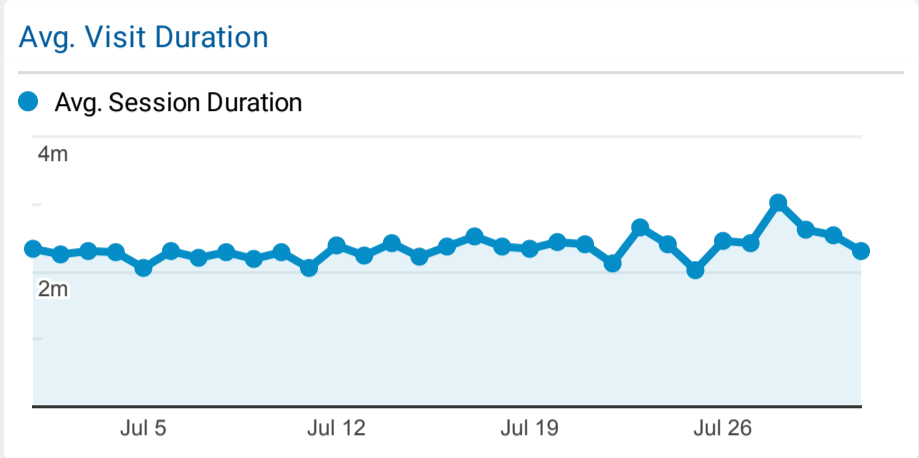

### Visits and Avg. Visit Duration by Country/Territory

Country	Sessions	Avg. Session Duration
United States	133,581	00:02:21
Canada	73	00:01:26
Germany	30	00:00:40
United Kingdom	29	00:02:32
India	24	00:01:27
France	23	00:00:10
Bangladesh	22	00:00:08
Brazil	22	00:00:33
China	17	00:00:06
Japan	17	00:00:08