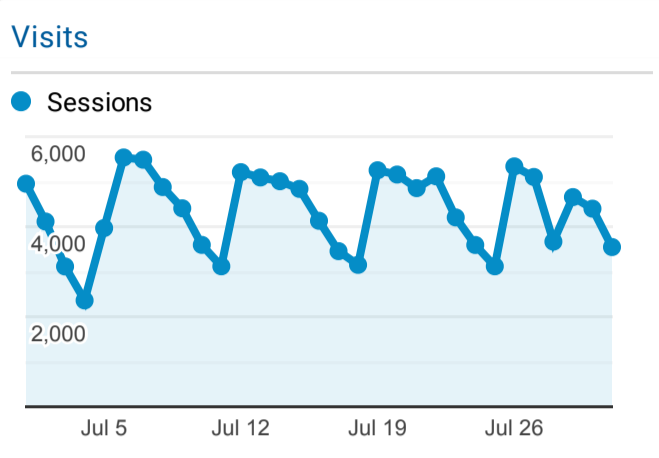

Selected LINKcat Reports

Jul 1, 2021 - Jul 31, 2021

All Users  
100.00% Sessions

### Visits and Avg. Visit Duration by Country/Territory

Country	Sessions	Avg. Session Duration
United States	133,581	00:02:21
Canada	73	00:01:26
Germany	30	00:00:40
United Kingdom	29	00:02:32
India	24	00:01:27
France	23	00:00:10
Bangladesh	22	00:00:08
Brazil	22	00:00:33
China	17	00:00:06
Japan	17	00:00:08

### Visits and Pages/Visit by Browser

Browser	Sessions	Pages / Session
Chrome	66,192	1.35
Safari	41,478	1.31
Firefox	11,883	1.95
Edge	9,656	1.37
Samsung Internet	2,062	1.43
Internet Explorer	1,230	1.55
Amazon Silk	1,215	1.40
Opera	238	1.41
Android Webview	120	1.28
Safari (in-app)	68	1.18