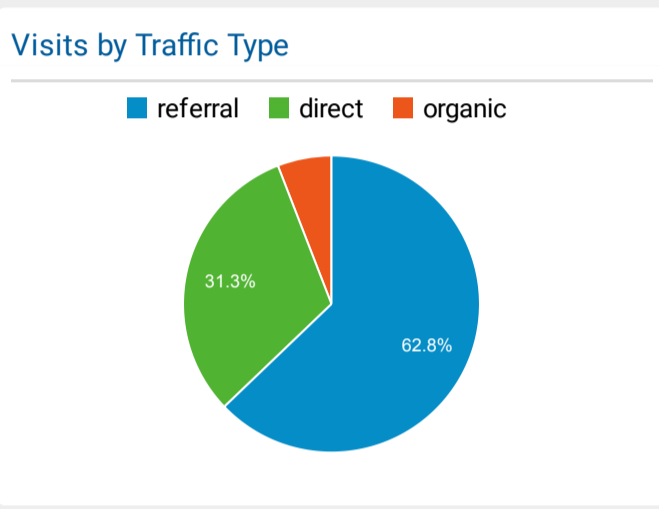

### Visits and Avg. Visit Duration by Country/Territory

Country	Sessions	Avg. Session Duration
United States	130,553	00:02:22
Canada	69	00:07:34
China	26	00:00:00
United Kingdom	23	00:02:01
Spain	19	00:00:12
India	17	00:00:00
Panama	14	00:00:00
Germany	13	00:00:00
Mexico	13	00:00:00
Costa Rica	10	00:00:00

### Visits and Pages/Visit by Source/Medium

Source / Medium	Sessions	Pages / Session
(direct) / (none)	40,920	1.46
madisonpubliclibrary.org / referral	21,708	1.19
linkcat.info / referral	9,927	1.41
google / organic	5,969	1.41
midlibrary.org / referral	5,579	1.35
lists.linkcat.info / referral	5,401	1.50
scls.info / referral	3,554	1.46
veronapubliclibrary.org / referral	3,498	1.45
marshfieldlibrary.org / referral	2,849	1.56
lfl.librarything.com / referral	2,748	1.52

### Visits and Pages/Visit by Browser

Browser	Sessions	Pages / Session
Chrome	64,585	1.35
Safari	40,037	1.32
Firefox	11,581	1.70
Edge	9,559	1.41
Samsung Internet	2,509	1.44
Amazon Silk	1,175	1.50
Internet Explorer	777	1.46
Opera	411	1.34
Android Webview	126	1.33
Safari (in-app)	69	1.29