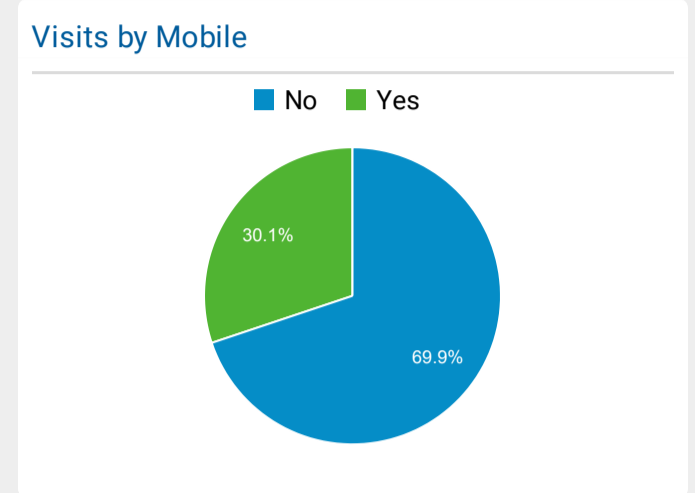

### Visits and Avg. Visit Duration by Country/Territory

Country	Sessions	Avg. Session Duration
United States	130,553	00:02:22
Canada	69	00:07:34
China	26	00:00:00
United Kingdom	23	00:02:01
Spain	19	00:00:12
India	17	00:00:00
Panama	14	00:00:00
Germany	13	00:00:00
Mexico	13	00:00:00
Costa Rica	10	00:00:00

### Visits and Pages/Visit by Browser

Browser	Sessions	Pages / Session
Chrome	64,585	1.35
Safari	40,037	1.32
Firefox	11,581	1.70
Edge	9,559	1.41
Samsung Internet	2,509	1.44
Amazon Silk	1,175	1.50
Internet Explorer	777	1.46
Opera	411	1.34
Android Webview	126	1.33
Safari (in-app)	69	1.29