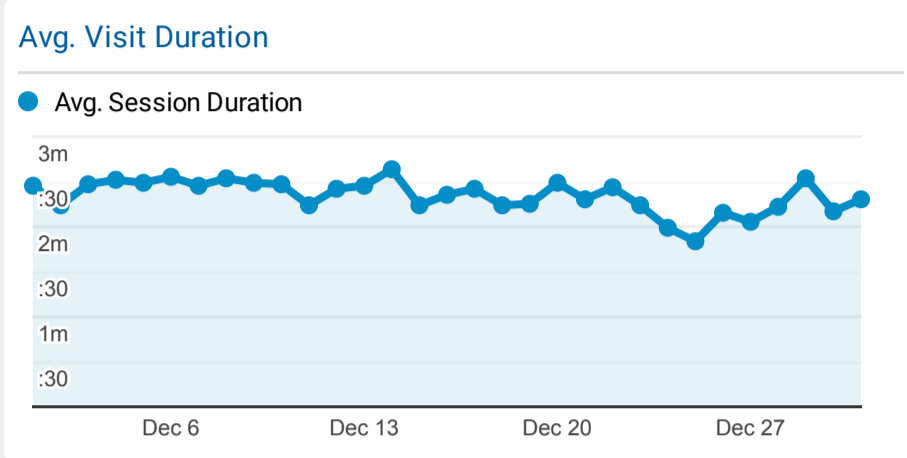

### Visits and Avg. Visit Duration by Country/Territory

Country	Sessions	Avg. Session Duration
United States	130,553	00:02:22
Canada	69	00:07:34
China	26	00:00:00
United Kingdom	23	00:02:01
Spain	19	00:00:12
India	17	00:00:00
Panama	14	00:00:00
Germany	13	00:00:00
Mexico	13	00:00:00
Costa Rica	10	00:00:00

### Visits and Pages/Visit by Browser

Browser	Sessions	Pages / Session
Chrome	64,585	1.35
Safari	40,037	1.32
Firefox	11,581	1.70
Edge	9,559	1.41
Samsung Internet	2,509	1.44
Amazon Silk	1,175	1.50
Internet Explorer	777	1.46
Opera	411	1.34
Android Webview	126	1.33
Safari (in-app)	69	1.29