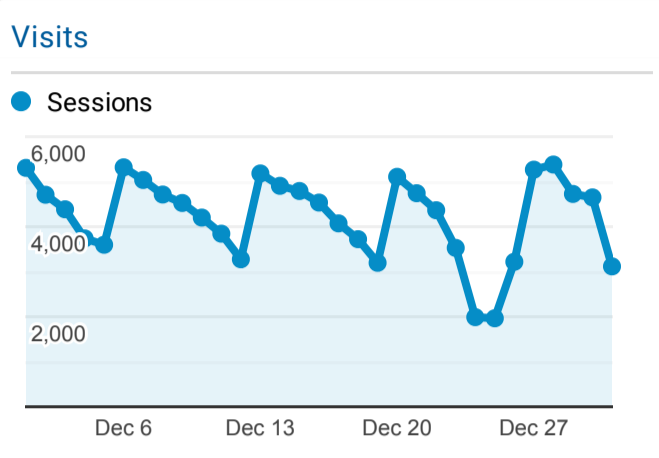

Selected LINKcat Reports

Dec 1, 2021 - Dec 31, 2021

All Users  
100.00% Sessions

### Visits and Avg. Visit Duration by Country/Territory

Country	Sessions	Avg. Session Duration
United States	130,553	00:02:22
Canada	69	00:07:34
China	26	00:00:00
United Kingdom	23	00:02:01
Spain	19	00:00:12
India	17	00:00:00
Panama	14	00:00:00
Germany	13	00:00:00
Mexico	13	00:00:00
Costa Rica	10	00:00:00

### Visits and Pages/Visit by Browser

Browser	Sessions	Pages / Session
Chrome	64,585	1.35
Safari	40,037	1.32
Firefox	11,581	1.70
Edge	9,559	1.41
Samsung Internet	2,509	1.44
Amazon Silk	1,175	1.50
Internet Explorer	777	1.46
Opera	411	1.34
Android Webview	126	1.33
Safari (in-app)	69	1.29