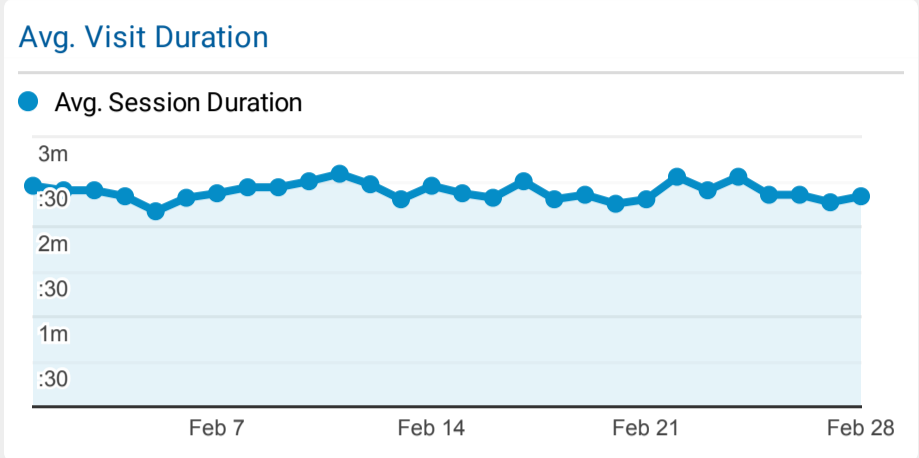

Selected LINKcat Reports

Feb 1, 2022 - Feb 28, 2022

All Users
100.00% Sessions

Visits and Avg. Visit Duration by Country/Territory

Country	Sessions	Avg. Session Duration
United States	134,678	00:02:24
China	137	00:00:00
Canada	77	00:08:35
Spain	32	00:00:24
Germany	29	00:01:50
United Kingdom	28	00:02:15
Mexico	27	00:02:33
France	15	00:01:52
Panama	14	00:00:34
United Arab Emirates	12	00:01:34

Visits and Pages/Visit by Browser

Browser	Sessions	Pages / Session
Chrome	67,968	1.36
Safari	41,525	1.32
Firefox	10,817	1.61
Edge	9,551	1.42
Samsung Internet	2,630	1.41
Amazon Silk	1,252	1.54
Internet Explorer	748	1.51
Opera	309	1.35
UC Browser	132	1.00
Android Webview	96	1.36