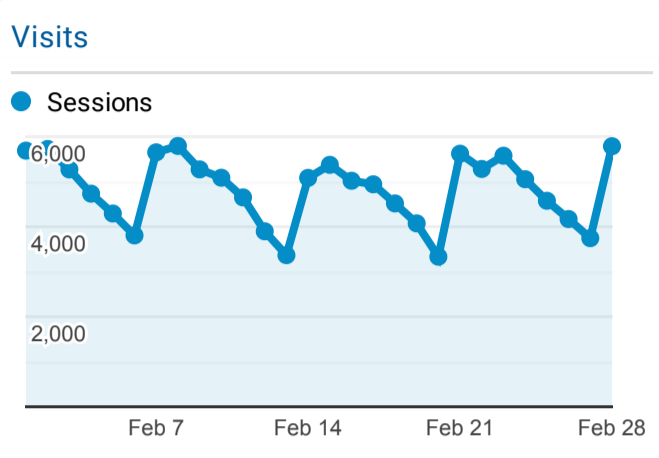

Selected LINKcat Reports

Feb 1, 2022 - Feb 28, 2022

All Users
100.00% Sessions

Visits and Avg. Visit Duration by Country/Territory

Country	Sessions	Avg. Session Duration
United States	134,678	00:02:24
China	137	00:00:00
Canada	77	00:08:35
Spain	32	00:00:24
Germany	29	00:01:50
United Kingdom	28	00:02:15
Mexico	27	00:02:33
France	15	00:01:52
Panama	14	00:00:34
United Arab Emirates	12	00:01:34

Visits and Pages/Visit by Mobile Device Info

Mobile Device Info	Sessions	Pages / Session
Apple iPhone	18,513	1.24
Apple iPad	3,336	1.43
Samsung SM-G991U Galaxy S21 5G	852	1.30
Samsung SM-G960U Galaxy S9	751	1.44
Samsung SM-G950U Galaxy S8	750	1.59
Samsung SM-G973U Galaxy S10	600	1.39
Google Pixel 3a	495	1.24
(not set)	448	1.22
Google Pixel 4a	399	1.24
Samsung SM-G970U Galaxy S10e	389	1.27

Visits and Pages/Visit by Source/Medium

Source / Medium	Sessions	Pages / Session
(direct) / (none)	42,313	1.43
madisonpubliclibrary.org / referral	22,215	1.19
linkcat.info / referral	9,896	1.47
google / organic	7,337	1.45
lists.linkcat.info / referral	5,424	1.51
midlibrary.org / referral	5,339	1.34
veronapubliclibrary.org / referral	3,502	1.46
scls.info / referral	3,470	1.45
marshfieldlibrary.org / referral	2,980	1.52
help.linkcat.info / referral	2,485	1.39

Visits and Pages/Visit by Browser

Browser	Sessions	Pages / Session
Chrome	67,968	1.36
Safari	41,525	1.32
Firefox	10,817	1.61
Edge	9,551	1.42
Samsung Internet	2,630	1.41
Amazon Silk	1,252	1.54
Internet Explorer	748	1.51
Opera	309	1.35
UC Browser	132	1.00
Android Webview	96	1.36