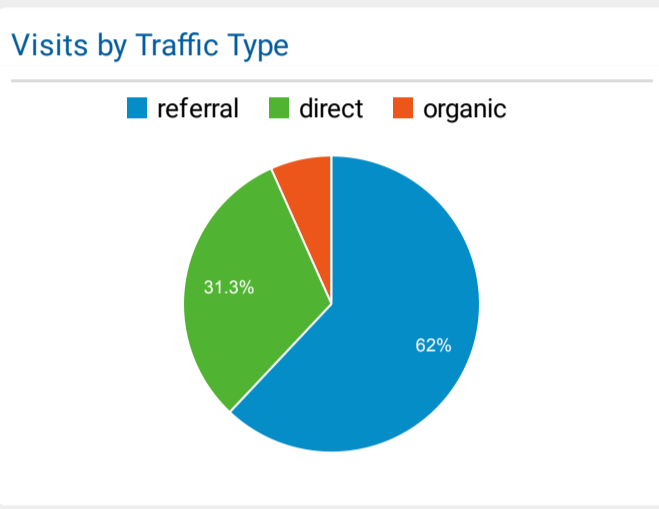

Selected LINKcat Reports

Feb 1, 2022 - Feb 28, 2022

All Users
100.00% Sessions

Visits and Avg. Visit Duration by Country/Territory

Country	Sessions	Avg. Session Duration
United States	134,678	00:02:24
China	137	00:00:00
Canada	77	00:08:35
Spain	32	00:00:24
Germany	29	00:01:50
United Kingdom	28	00:02:15
Mexico	27	00:02:33
France	15	00:01:52
Panama	14	00:00:34
United Arab Emirates	12	00:01:34

Visits and Pages/Visit by Source/Medium

Source / Medium	Sessions	Pages / Session
(direct) / (none)	42,313	1.43
madisonpubliclibrary.org / referral	22,215	1.19
linkcat.info / referral	9,896	1.47
google / organic	7,337	1.45
lists.linkcat.info / referral	5,424	1.51
midlibrary.org / referral	5,339	1.34
veronapubliclibrary.org / referral	3,502	1.46
scls.info / referral	3,470	1.45
marshfieldlibrary.org / referral	2,980	1.52
help.linkcat.info / referral	2,485	1.39

Visits and Pages/Visit by Browser

Browser	Sessions	Pages / Session
Chrome	67,968	1.36
Safari	41,525	1.32
Firefox	10,817	1.61
Edge	9,551	1.42
Samsung Internet	2,630	1.41
Amazon Silk	1,252	1.54
Internet Explorer	748	1.51
Opera	309	1.35
UC Browser	132	1.00
Android Webview	96	1.36