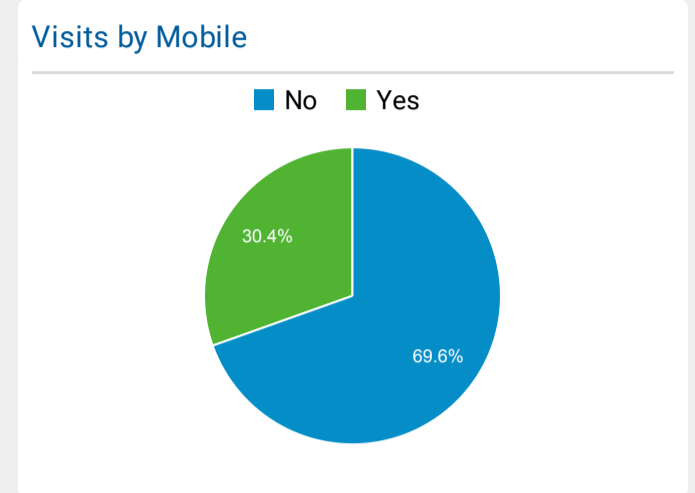

Selected LINKcat Reports

Feb 1, 2022 - Feb 28, 2022

All Users
100.00% Sessions

Visits and Avg. Visit Duration by Country/Territory

Country	Sessions	Avg. Session Duration
United States	134,678	00:02:24
China	137	00:00:00
Canada	77	00:08:35
Spain	32	00:00:24
Germany	29	00:01:50
United Kingdom	28	00:02:15
Mexico	27	00:02:33
France	15	00:01:52
Panama	14	00:00:34
United Arab Emirates	12	00:01:34

Visits and Pages/Visit by Browser

Browser	Sessions	Pages / Session
Chrome	67,968	1.36
Safari	41,525	1.32
Firefox	10,817	1.61
Edge	9,551	1.42
Samsung Internet	2,630	1.41
Amazon Silk	1,252	1.54
Internet Explorer	748	1.51
Opera	309	1.35
UC Browser	132	1.00
Android Webview	96	1.36