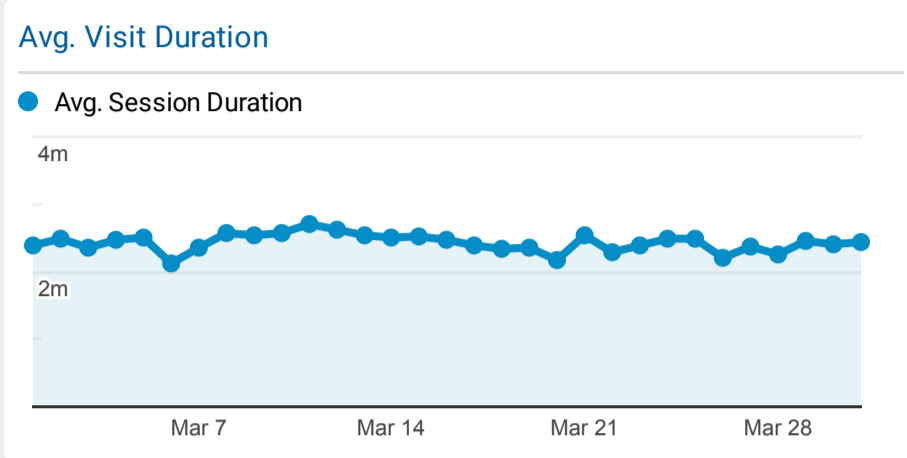

Selected LINKcat Reports

Mar 1, 2022 - Mar 31, 2022

All Users
100.00% Sessions

Visits and Avg. Visit Duration by Country/Territory

Country	Sessions	Avg. Session Duration
United States	148,026	00:02:26
Canada	89	00:04:58
Mexico	64	00:01:12
Germany	43	00:02:44
United Kingdom	43	00:00:58
China	42	00:00:00
Spain	25	00:00:02
Panama	23	00:00:41
Belgium	19	00:04:48
Netherlands	19	00:02:32

Visits and Pages/Visit by Browser

Browser	Sessions	Pages / Session
Chrome	74,243	1.36
Safari	46,204	1.32
Firefox	11,878	1.93
Edge	10,557	1.41
Samsung Internet	2,924	1.42
Amazon Silk	1,252	1.48
Internet Explorer	868	1.52
Opera	329	1.35
Android Webview	137	1.58
Safari (in-app)	89	1.17