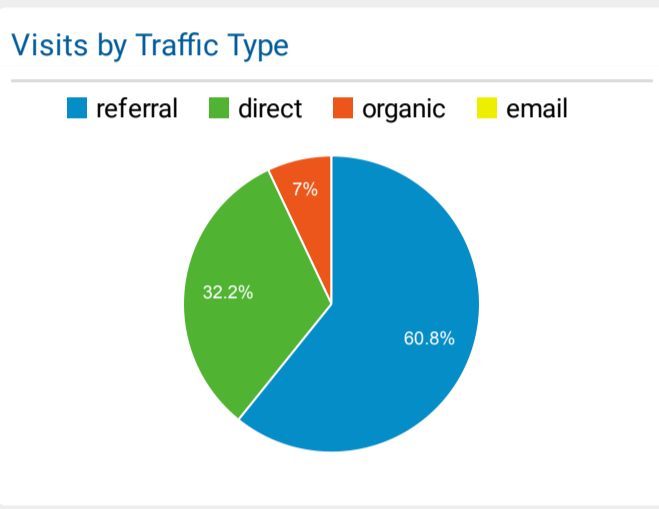

Selected LINKcat Reports

Mar 1, 2022 - Mar 31, 2022

All Users
100.00% Sessions

Visits and Avg. Visit Duration by Country/Territory

Country	Sessions	Avg. Session Duration
United States	148,026	00:02:26
Canada	89	00:04:58
Mexico	64	00:01:12
Germany	43	00:02:44
United Kingdom	43	00:00:58
China	42	00:00:00
Spain	25	00:00:02
Panama	23	00:00:41
Belgium	19	00:04:48
Netherlands	19	00:02:32

Visits and Pages/Visit by Source/Medium

Source / Medium	Sessions	Pages / Session
(direct) / (none)	47,835	1.51
madisonpubliclibrary.org / referral	23,624	1.21
linkcat.info / referral	10,261	1.46
google / organic	8,489	1.43
lists.linkcat.info / referral	6,048	1.49
midlibrary.org / referral	5,976	1.34
scls.info / referral	3,960	1.44
veronapubliclibrary.org / referral	3,932	1.42
marshfieldlibrary.org / referral	3,221	1.52
pocolibrary.org / referral	2,648	1.20

Visits and Pages/Visit by Browser

Browser	Sessions	Pages / Session
Chrome	74,243	1.36
Safari	46,204	1.32
Firefox	11,878	1.93
Edge	10,557	1.41
Samsung Internet	2,924	1.42
Amazon Silk	1,252	1.48
Internet Explorer	868	1.52
Opera	329	1.35
Android Webview	137	1.58
Safari (in-app)	89	1.17