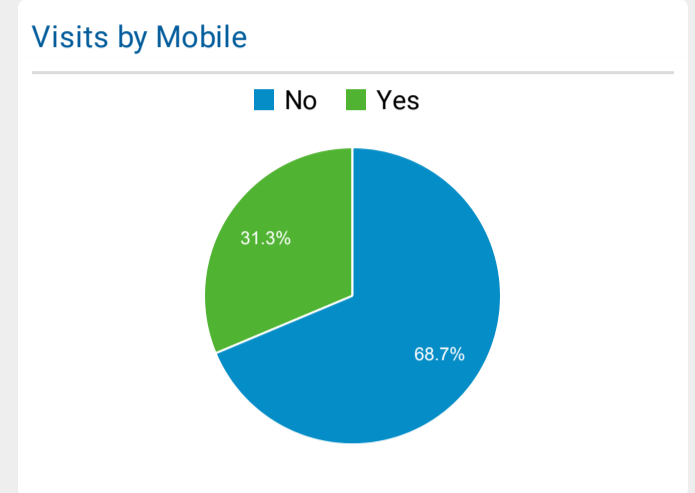

Selected LINKcat Reports

Mar 1, 2022 - Mar 31, 2022

All Users
100.00% Sessions

Visits and Avg. Visit Duration by Country/Territory

Country	Sessions	Avg. Session Duration
United States	148,026	00:02:26
Canada	89	00:04:58
Mexico	64	00:01:12
Germany	43	00:02:44
United Kingdom	43	00:00:58
China	42	00:00:00
Spain	25	00:00:02
Panama	23	00:00:41
Belgium	19	00:04:48
Netherlands	19	00:02:32

Visits and Pages/Visit by Browser

Browser	Sessions	Pages / Session
Chrome	74,243	1.36
Safari	46,204	1.32
Firefox	11,878	1.93
Edge	10,557	1.41
Samsung Internet	2,924	1.42
Amazon Silk	1,252	1.48
Internet Explorer	868	1.52
Opera	329	1.35
Android Webview	137	1.58
Safari (in-app)	89	1.17