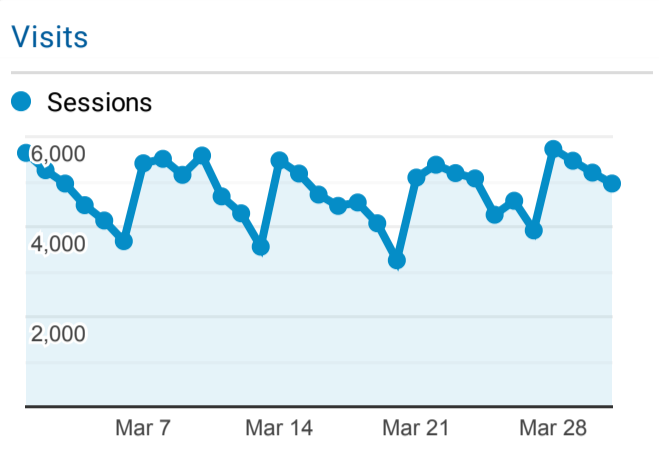

Selected LINKcat Reports

Mar 1, 2022 - Mar 31, 2022

All Users
100.00% Sessions

Visits and Avg. Visit Duration by Country/Territory

Country	Sessions	Avg. Session Duration
United States	148,026	00:02:26
Canada	89	00:04:58
Mexico	64	00:01:12
Germany	43	00:02:44
United Kingdom	43	00:00:58
China	42	00:00:00
Spain	25	00:00:02
Panama	23	00:00:41
Belgium	19	00:04:48
Netherlands	19	00:02:32

Visits and Pages/Visit by Mobile Device Info

Mobile Device Info	Sessions	Pages / Session
Apple iPhone	21,309	1.24
Apple iPad	3,719	1.40
Samsung SM-G991U Galaxy S21 5G	944	1.30
Samsung SM-G960U Galaxy S9	818	1.38
Samsung SM-G950U Galaxy S8	807	1.60
Samsung SM-G973U Galaxy S10	663	1.38
(not set)	577	1.27
Google Pixel 3a	524	1.27
Samsung SM-G970U Galaxy S10e	487	1.26
Google Pixel 4a	425	1.21

Visits and Pages/Visit by Browser

Browser	Sessions	Pages / Session
Chrome	74,243	1.36
Safari	46,204	1.32
Firefox	11,878	1.93
Edge	10,557	1.41
Samsung Internet	2,924	1.42
Amazon Silk	1,252	1.48
Internet Explorer	868	1.52
Opera	329	1.35
Android Webview	137	1.58
Safari (in-app)	89	1.17