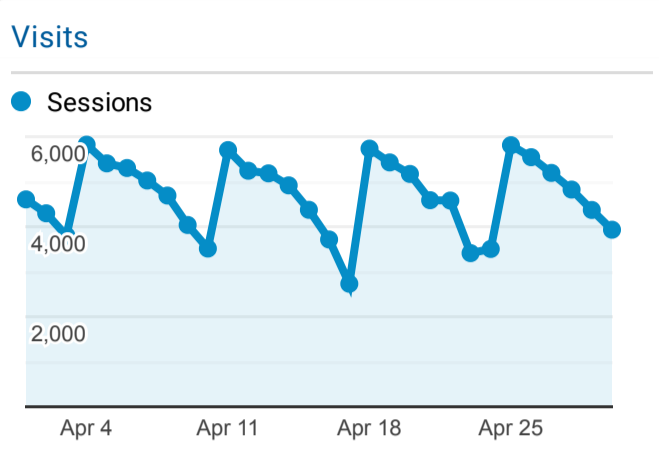

Selected LINKcat Reports

Apr 1, 2022 - Apr 30, 2022

All Users
100.00% Sessions

Visits and Avg. Visit Duration by Country/Territory

Country	Sessions	Avg. Session Duration
United States	139,381	00:02:24
Canada	99	00:05:06
Germany	86	00:00:18
China	53	00:00:03
United Kingdom	38	00:00:49
Spain	31	00:00:05
India	31	00:00:11
Russia	31	00:00:49
Mexico	30	00:00:39
Netherlands	27	00:03:41

Visits and Pages/Visit by Browser

Browser	Sessions	Pages / Session
Chrome	69,753	1.36
Safari	43,751	1.32
Firefox	11,021	2.06
Edge	10,400	1.38
Samsung Internet	2,750	1.46
Amazon Silk	1,240	1.48
Internet Explorer	777	1.47
Opera	295	1.38
Android Webview	120	1.42
Safari (in-app)	64	1.19