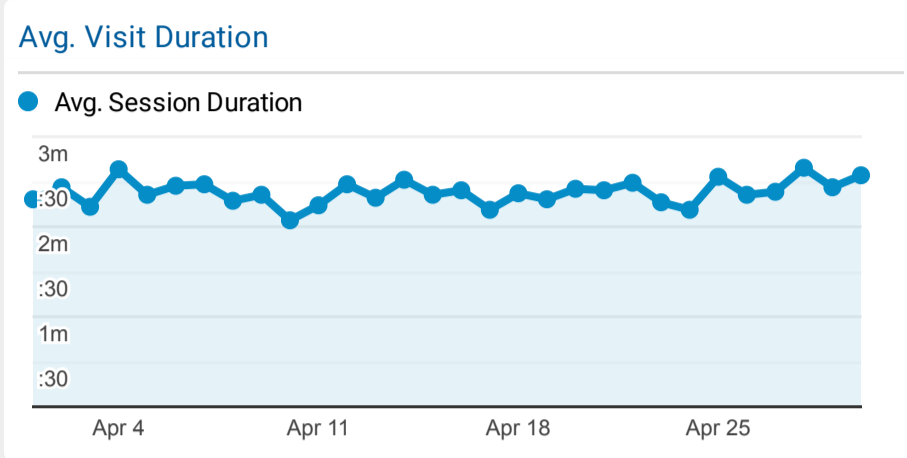

Selected LINKcat Reports

Apr 1, 2022 - Apr 30, 2022

All Users
100.00% Sessions

Visits and Avg. Visit Duration by Country/Territory

Country	Sessions	Avg. Session Duration
United States	139,381	00:02:24
Canada	99	00:05:06
Germany	86	00:00:18
China	53	00:00:03
United Kingdom	38	00:00:49
Spain	31	00:00:05
India	31	00:00:11
Russia	31	00:00:49
Mexico	30	00:00:39
Netherlands	27	00:03:41

Visits and Pages/Visit by Browser

Browser	Sessions	Pages / Session
Chrome	69,753	1.36
Safari	43,751	1.32
Firefox	11,021	2.06
Edge	10,400	1.38
Samsung Internet	2,750	1.46
Amazon Silk	1,240	1.48
Internet Explorer	777	1.47
Opera	295	1.38
Android Webview	120	1.42
Safari (in-app)	64	1.19