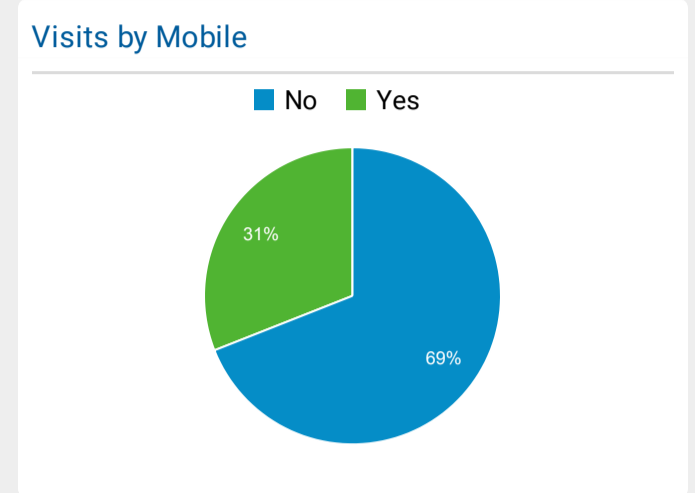

Selected LINKcat Reports

Apr 1, 2022 - Apr 30, 2022

All Users
100.00% Sessions

Visits and Avg. Visit Duration by Country/Territory

Country	Sessions	Avg. Session Duration
United States	139,381	00:02:24
Canada	99	00:05:06
Germany	86	00:00:18
China	53	00:00:03
United Kingdom	38	00:00:49
Spain	31	00:00:05
India	31	00:00:11
Russia	31	00:00:49
Mexico	30	00:00:39
Netherlands	27	00:03:41

Visits and Pages/Visit by Browser

Browser	Sessions	Pages / Session
Chrome	69,753	1.36
Safari	43,751	1.32
Firefox	11,021	2.06
Edge	10,400	1.38
Samsung Internet	2,750	1.46
Amazon Silk	1,240	1.48
Internet Explorer	777	1.47
Opera	295	1.38
Android Webview	120	1.42
Safari (in-app)	64	1.19