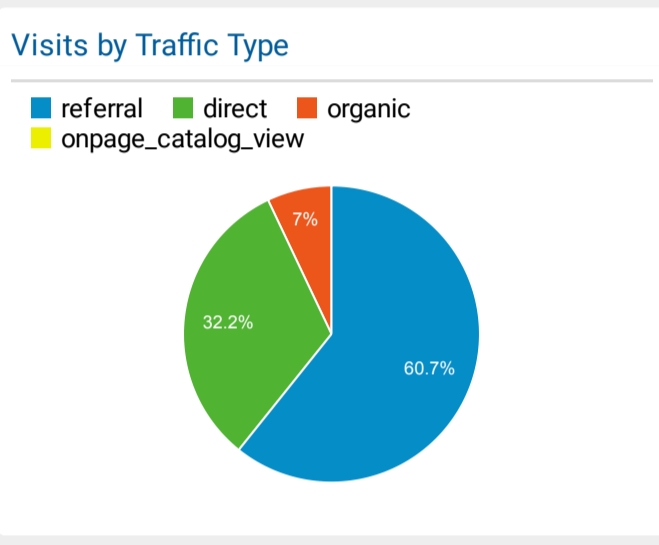

Selected LINKcat Reports

Apr 1, 2022 - Apr 30, 2022

All Users
100.00% Sessions

Visits and Avg. Visit Duration by Country/Territory

Country	Sessions	Avg. Session Duration
United States	139,381	00:02:24
Canada	99	00:05:06
Germany	86	00:00:18
China	53	00:00:03
United Kingdom	38	00:00:49
Spain	31	00:00:05
India	31	00:00:11
Russia	31	00:00:49
Mexico	30	00:00:39
Netherlands	27	00:03:41

Visits and Pages/Visit by Source/Medium

Source / Medium	Sessions	Pages / Session
(direct) / (none)	45,164	1.52
madisonpubliclibrary.org / referral	21,770	1.19
linkcat.info / referral	9,643	1.45
google / organic	8,171	1.48
lists.linkcat.info / referral	5,980	1.48
midlibrary.org / referral	5,544	1.31
scls.info / referral	3,680	1.46
veronapubliclibrary.org / referral	3,527	1.41
marshfieldlibrary.org / referral	3,031	1.47
lfl.librarything.com / referral	2,688	1.50

Visits and Pages/Visit by Browser

Browser	Sessions	Pages / Session
Chrome	69,753	1.36
Safari	43,751	1.32
Firefox	11,021	2.06
Edge	10,400	1.38
Samsung Internet	2,750	1.46
Amazon Silk	1,240	1.48
Internet Explorer	777	1.47
Opera	295	1.38
Android Webview	120	1.42
Safari (in-app)	64	1.19