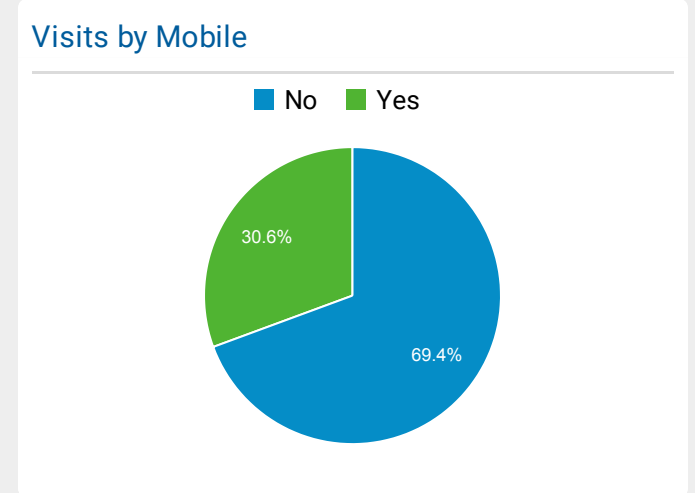

**Selected LINKcat Reports**

Jun 1, 2022 - Jun 30, 2022

**All Users**  
100.00% Sessions

### Visits and Avg. Visit Duration by Country/Territory

| Country        | Sessions | Avg. Session Duration |
|----------------|----------|-----------------------|
| United States  | 146,080  | 00:02:15              |
| China          | 176      | 00:00:02              |
| Canada         | 94       | 00:01:01              |
| United Kingdom | 56       | 00:01:51              |
| Belgium        | 44       | 00:04:25              |
| Netherlands    | 33       | 00:02:19              |
| France         | 19       | 00:00:01              |
| Germany        | 18       | 00:00:53              |
| Spain          | 16       | 00:00:10              |
| Bulgaria       | 15       | 00:00:44              |

### Visits and Pages/Visit by Browser

| Browser           | Sessions | Pages / Session |
|-------------------|----------|-----------------|
| Chrome            | 61,047   | 1.34            |
| Safari            | 44,086   | 1.31            |
| Firefox           | 19,900   | 1.62            |
| Edge              | 9,530    | 1.40            |
| Android Webview   | 7,346    | 1.38            |
| Samsung Internet  | 2,658    | 1.38            |
| Amazon Silk       | 1,173    | 1.48            |
| Internet Explorer | 659      | 1.63            |
| Opera             | 251      | 1.39            |
| Safari (in-app)   | 61       | 1.18            |