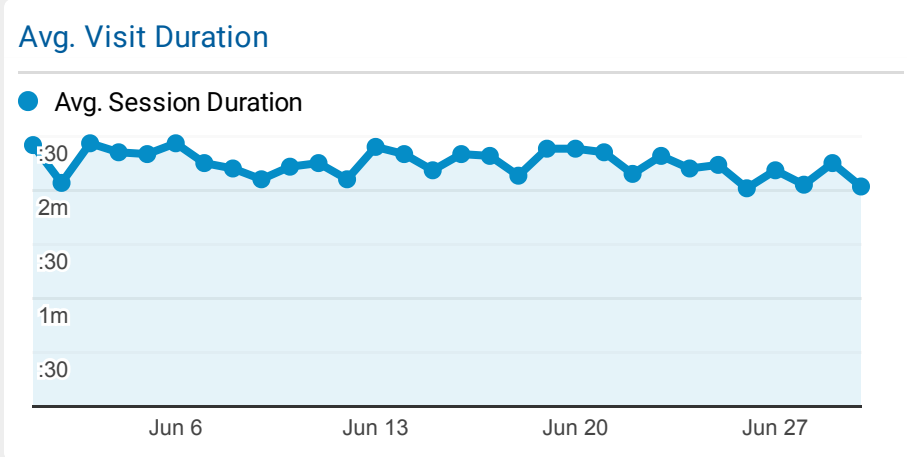

**Selected LINKcat Reports**

Jun 1, 2022 - Jun 30, 2022

**All Users**  
100.00% Sessions

### Visits and Avg. Visit Duration by Country/Territory

| Country        | Sessions | Avg. Session Duration |
|----------------|----------|-----------------------|
| United States  | 146,080  | 00:02:15              |
| China          | 176      | 00:00:02              |
| Canada         | 94       | 00:01:01              |
| United Kingdom | 56       | 00:01:51              |
| Belgium        | 44       | 00:04:25              |
| Netherlands    | 33       | 00:02:19              |
| France         | 19       | 00:00:01              |
| Germany        | 18       | 00:00:53              |
| Spain          | 16       | 00:00:10              |
| Bulgaria       | 15       | 00:00:44              |