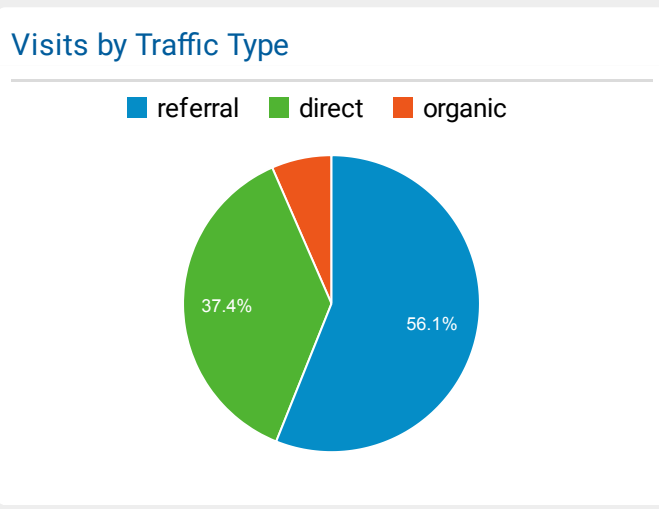

**Selected LINKcat Reports**

Jun 1, 2022 - Jun 30, 2022

**All Users**  
100.00% Sessions

### Visits and Avg. Visit Duration by Country/Territory

| Country        | Sessions | Avg. Session Duration |
|----------------|----------|-----------------------|
| United States  | 146,080  | 00:02:15              |
| China          | 176      | 00:00:02              |
| Canada         | 94       | 00:01:01              |
| United Kingdom | 56       | 00:01:51              |
| Belgium        | 44       | 00:04:25              |
| Netherlands    | 33       | 00:02:19              |
| France         | 19       | 00:00:01              |
| Germany        | 18       | 00:00:53              |
| Spain          | 16       | 00:00:10              |
| Bulgaria       | 15       | 00:00:44              |

### Visits and Pages/Visit by Browser

| Browser           | Sessions | Pages / Session |
|-------------------|----------|-----------------|
| Chrome            | 61,047   | 1.34            |
| Safari            | 44,086   | 1.31            |
| Firefox           | 19,900   | 1.62            |
| Edge              | 9,530    | 1.40            |
| Android Webview   | 7,346    | 1.38            |
| Samsung Internet  | 2,658    | 1.38            |
| Amazon Silk       | 1,173    | 1.48            |
| Internet Explorer | 659      | 1.63            |
| Opera             | 251      | 1.39            |
| Safari (in-app)   | 61       | 1.18            |