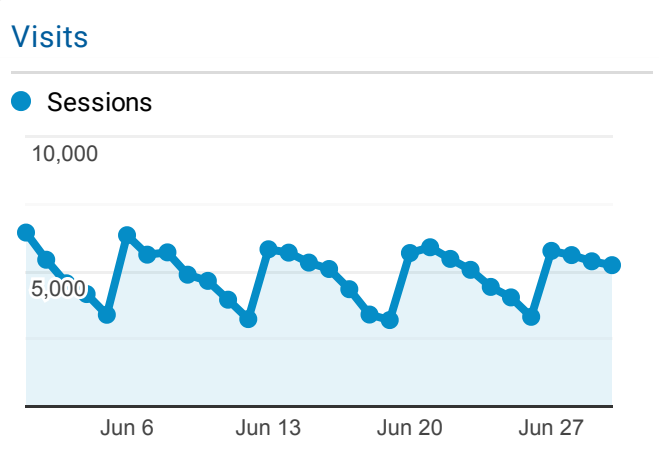

**Selected LINKcat Reports**

Jun 1, 2022 - Jun 30, 2022

**All Users**  
100.00% Sessions

### Visits and Avg. Visit Duration by Country/Territory

| Country        | Sessions | Avg. Session Duration |
|----------------|----------|-----------------------|
| United States  | 146,080  | 00:02:15              |
| China          | 176      | 00:00:02              |
| Canada         | 94       | 00:01:01              |
| United Kingdom | 56       | 00:01:51              |
| Belgium        | 44       | 00:04:25              |
| Netherlands    | 33       | 00:02:19              |
| France         | 19       | 00:00:01              |
| Germany        | 18       | 00:00:53              |
| Spain          | 16       | 00:00:10              |
| Bulgaria       | 15       | 00:00:44              |