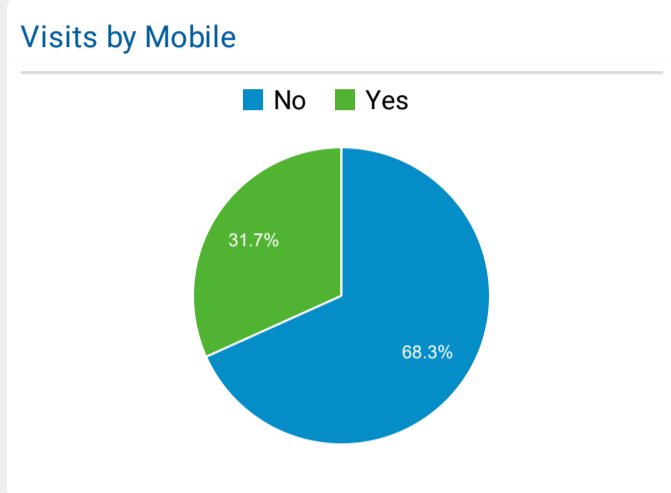

Selected LINKcat Reports

Jul 1, 2022 - Jul 31, 2022

All Users
100.00% Sessions

Visits and Avg. Visit Duration by Country/Territory

Country	Sessions	Avg. Session Duration
United States	146,616	00:02:18
China	100	00:00:15
Canada	98	00:02:15
United Kingdom	35	00:00:31
Germany	32	<00:00:01
India	21	00:02:05
Netherlands	19	00:01:36
France	17	00:00:00
Spain	15	00:00:00
Mexico	15	00:05:19

Visits and Pages/Visit by Browser

Browser	Sessions	Pages / Session
Chrome	67,618	1.34
Safari	45,957	1.32
Firefox	18,529	1.81
Edge	9,787	1.39
Samsung Internet	2,721	1.37
Amazon Silk	1,275	1.53
Internet Explorer	645	1.54
Opera	290	1.32
Android Webview	115	1.53
Safari (in-app)	102	1.09