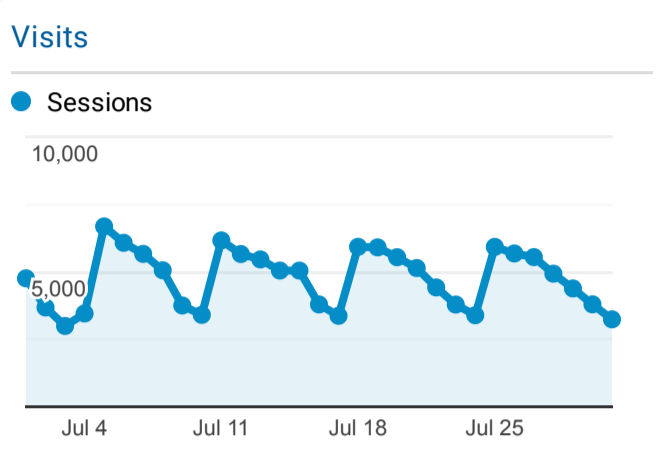

Selected LINKcat Reports

Jul 1, 2022 - Jul 31, 2022

All Users
100.00% Sessions

Visits and Avg. Visit Duration by Country/Territory

Country	Sessions	Avg. Session Duration
United States	146,616	00:02:18
China	100	00:00:15
Canada	98	00:02:15
United Kingdom	35	00:00:31
Germany	32	<00:00:01
India	21	00:02:05
Netherlands	19	00:01:36
France	17	00:00:00
Spain	15	00:00:00
Mexico	15	00:05:19