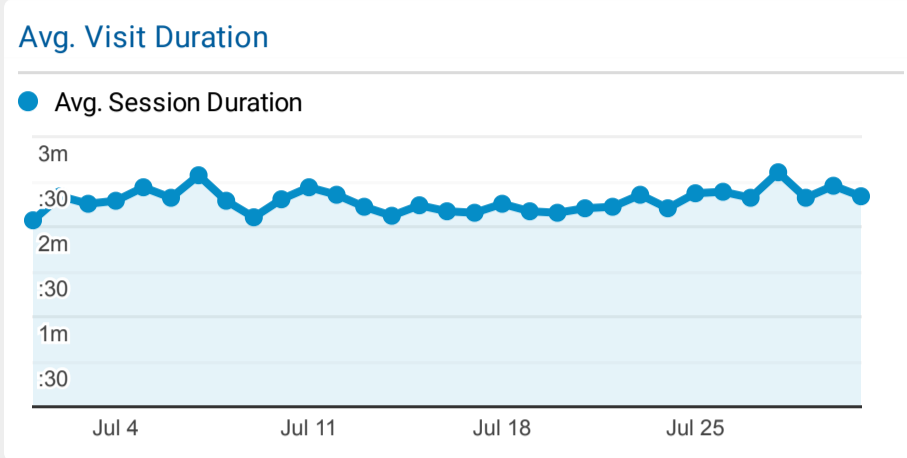

Selected LINKcat Reports

Jul 1, 2022 - Jul 31, 2022

All Users
100.00% Sessions

Visits and Avg. Visit Duration by Country/Territory

Country	Sessions	Avg. Session Duration
United States	146,616	00:02:18
China	100	00:00:15
Canada	98	00:02:15
United Kingdom	35	00:00:31
Germany	32	<00:00:01
India	21	00:02:05
Netherlands	19	00:01:36
France	17	00:00:00
Spain	15	00:00:00
Mexico	15	00:05:19