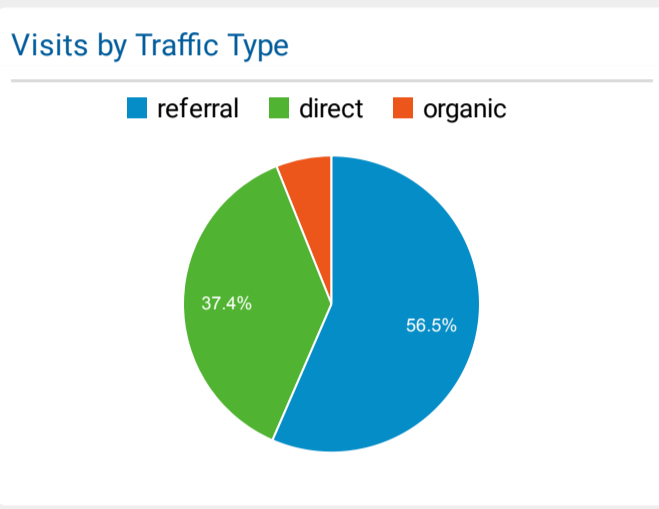

Selected LINKcat Reports

Jul 1, 2022 - Jul 31, 2022

All Users
100.00% Sessions

Visits and Avg. Visit Duration by Country/Territory

Country	Sessions	Avg. Session Duration
United States	146,616	00:02:18
China	100	00:00:15
Canada	98	00:02:15
United Kingdom	35	00:00:31
Germany	32	<00:00:01
India	21	00:02:05
Netherlands	19	00:01:36
France	17	00:00:00
Spain	15	00:00:00
Mexico	15	00:05:19

Visits and Pages/Visit by Source/Medium

Source / Medium	Sessions	Pages / Session
(direct) / (none)	55,067	1.50
madisonpubliclibrary.org / referral	21,002	1.20
linkcat.info / referral	9,016	1.49
google / organic	7,259	1.40
midlibrary.org / referral	5,626	1.37
lists.linkcat.info / referral	5,006	1.43
scls.info / referral	3,685	1.44
veronapubliclibrary.org / referral	3,580	1.43
lfl.librarything.com / referral	2,995	1.44
marshfieldlibrary.org / referral	2,913	1.47

Visits and Pages/Visit by Browser

Browser	Sessions	Pages / Session
Chrome	67,618	1.34
Safari	45,957	1.32
Firefox	18,529	1.81
Edge	9,787	1.39
Samsung Internet	2,721	1.37
Amazon Silk	1,275	1.53
Internet Explorer	645	1.54
Opera	290	1.32
Android Webview	115	1.53
Safari (in-app)	102	1.09