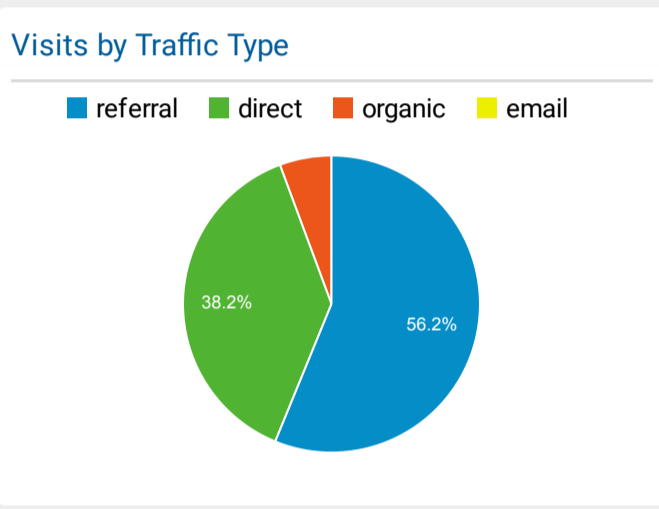

Selected LINKcat Reports

Aug 1, 2022 - Aug 31, 2022

All Users
100.00% Sessions

Visits and Avg. Visit Duration by Country/Territory

Country	Sessions	Avg. Session Duration
United States	153,105	00:02:16
Canada	144	00:00:56
China	139	<00:00:01
United Kingdom	40	00:00:33
Netherlands	34	00:01:57
India	30	00:01:01
Spain	27	00:00:55
Mexico	26	00:03:07
Portugal	26	00:06:35
France	22	00:01:00

Visits and Pages/Visit by Source/Medium

Source / Medium	Sessions	Pages / Session
(direct) / (none)	58,704	1.45
madisonpubliclibrary.org / referral	22,245	1.20
linkcat.info / referral	8,810	1.51
google / organic	7,034	1.44
midlibrary.org / referral	5,777	1.35
lists.linkcat.info / referral	5,063	1.45
scls.info / referral	3,801	1.40
veronapubliclibrary.org / referral	3,697	1.40
marshfieldlibrary.org / referral	3,151	1.50
lfl.librarything.com / referral	3,090	1.47

Visits and Pages/Visit by Browser

Browser	Sessions	Pages / Session
Chrome	71,312	1.34
Safari	46,982	1.31
Firefox	19,832	1.69
Edge	10,384	1.38
Samsung Internet	2,876	1.36
Amazon Silk	1,325	1.50
Internet Explorer	635	1.51
Opera	241	1.33
Android Webview	114	1.32
Safari (in-app)	83	1.28