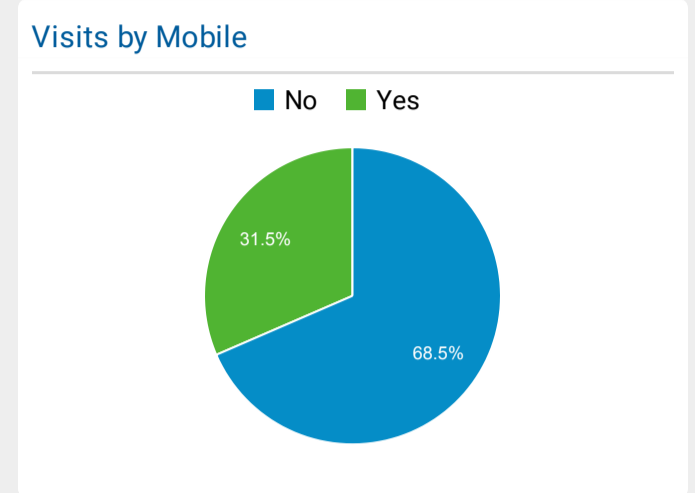

Selected LINKcat Reports

Aug 1, 2022 - Aug 31, 2022

All Users
100.00% Sessions

Visits and Avg. Visit Duration by Country/Territory

Country	Sessions	Avg. Session Duration
United States	153,105	00:02:16
Canada	144	00:00:56
China	139	<00:00:01
United Kingdom	40	00:00:33
Netherlands	34	00:01:57
India	30	00:01:01
Spain	27	00:00:55
Mexico	26	00:03:07
Portugal	26	00:06:35
France	22	00:01:00

Visits and Pages/Visit by Browser

Browser	Sessions	Pages / Session
Chrome	71,312	1.34
Safari	46,982	1.31
Firefox	19,832	1.69
Edge	10,384	1.38
Samsung Internet	2,876	1.36
Amazon Silk	1,325	1.50
Internet Explorer	635	1.51
Opera	241	1.33
Android Webview	114	1.32
Safari (in-app)	83	1.28