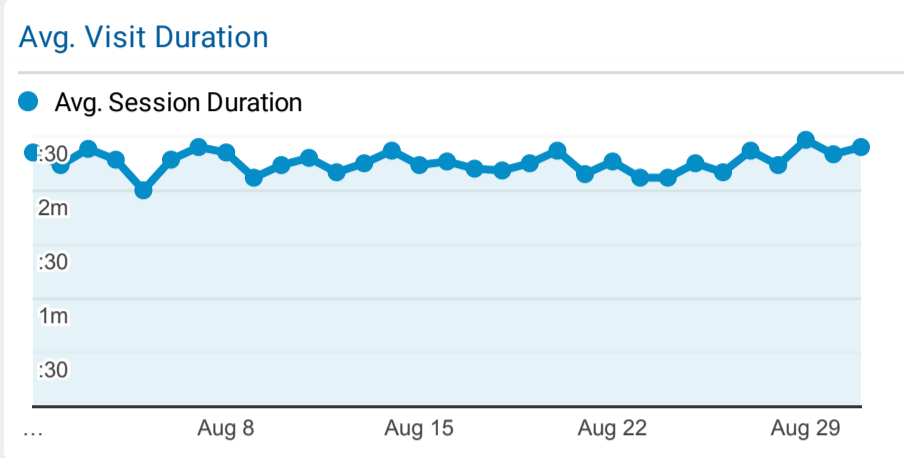

Selected LINKcat Reports

Aug 1, 2022 - Aug 31, 2022

All Users
100.00% Sessions

Visits and Avg. Visit Duration by Country/Territory

Country	Sessions	Avg. Session Duration
United States	153,105	00:02:16
Canada	144	00:00:56
China	139	<00:00:01
United Kingdom	40	00:00:33
Netherlands	34	00:01:57
India	30	00:01:01
Spain	27	00:00:55
Mexico	26	00:03:07
Portugal	26	00:06:35
France	22	00:01:00

Visits and Pages/Visit by Browser

Browser	Sessions	Pages / Session
Chrome	71,312	1.34
Safari	46,982	1.31
Firefox	19,832	1.69
Edge	10,384	1.38
Samsung Internet	2,876	1.36
Amazon Silk	1,325	1.50
Internet Explorer	635	1.51
Opera	241	1.33
Android Webview	114	1.32
Safari (in-app)	83	1.28