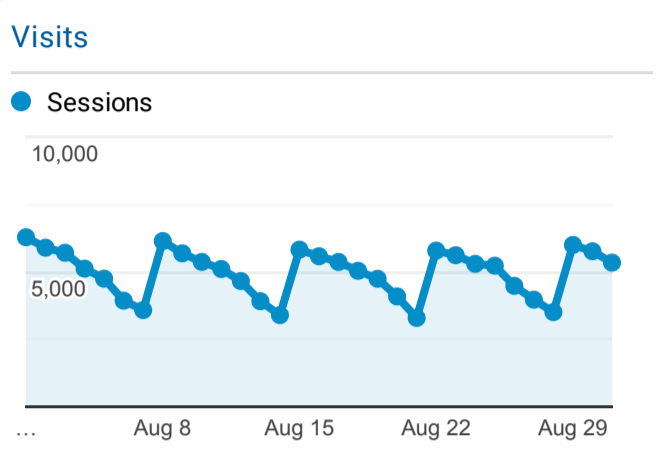

Selected LINKcat Reports

Aug 1, 2022 - Aug 31, 2022

All Users
100.00% Sessions

Visits and Avg. Visit Duration by Country/Territory

Country	Sessions	Avg. Session Duration
United States	153,105	00:02:16
Canada	144	00:00:56
China	139	<00:00:01
United Kingdom	40	00:00:33
Netherlands	34	00:01:57
India	30	00:01:01
Spain	27	00:00:55
Mexico	26	00:03:07
Portugal	26	00:06:35
France	22	00:01:00