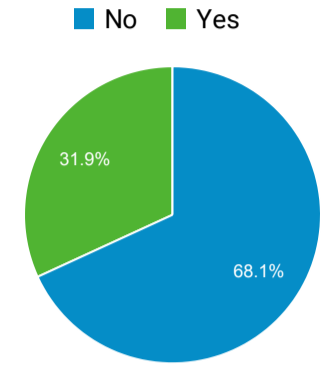

Selected LINKcat Reports

Nov 1, 2022 - Nov 30, 2022

All Users
100.00% Sessions

Visits

Avg. Visit Duration

Visits by Mobile

Visits by Traffic Type

Visits and Avg. Visit Duration by Country/Territory

Country	Sessions	Avg. Session Duration
United States	141,834	00:02:20
Netherlands	94	00:02:12
China	90	00:00:00
Canada	77	00:01:40
Germany	51	00:00:42
Indonesia	43	00:01:09
Dominican Republic	38	00:07:12
United Kingdom	34	00:00:45
India	26	00:02:09
Belgium	23	00:05:55