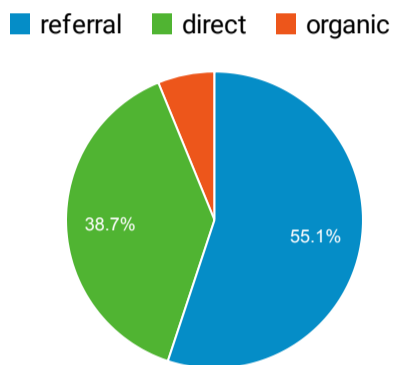

Selected LINKcat Reports

Nov 1, 2022 - Nov 30, 2022

All Users
100.00% Sessions

Visits

Avg. Visit Duration

Visits by Mobile

Visits by Traffic Type

Visits and Avg. Visit Duration by Country/Territory

Country	Sessions	Avg. Session Duration
United States	141,834	00:02:20
Netherlands	94	00:02:12
China	90	00:00:00
Canada	77	00:01:40
Germany	51	00:00:42
Indonesia	43	00:01:09
Dominican Republic	38	00:07:12
United Kingdom	34	00:00:45
India	26	00:02:09
Belgium	23	00:05:55

Visits and Pages/Visit by Browser

Browser	Sessions	Pages / Session
Chrome	67,874	1.34
Safari	43,615	1.31
Firefox	17,075	1.72
Edge	9,223	1.38
Samsung Internet	2,608	1.39
Amazon Silk	1,194	1.54
Internet Explorer	497	1.55
Opera	372	1.40
Android Webview	163	1.15
Safari (in-app)	65	1.51