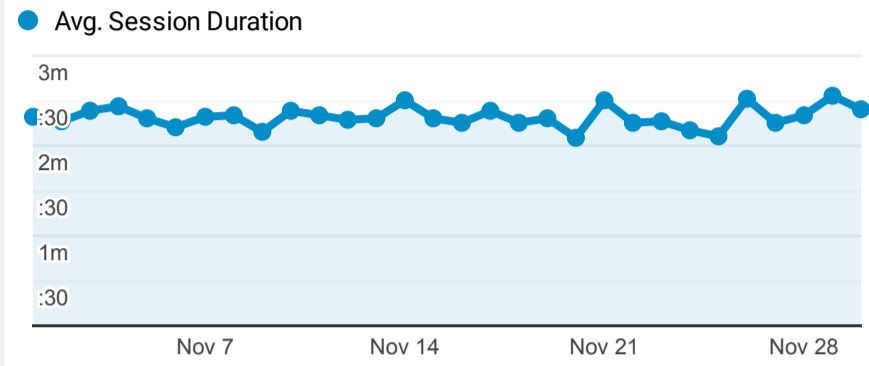

Selected LINKcat Reports

Nov 1, 2022 - Nov 30, 2022

All Users
100.00% Sessions

Visits

Avg. Visit Duration

Visits by Mobile

Visits by Traffic Type

Visits and Avg. Visit Duration by Country/Territory

Country	Sessions	Avg. Session Duration
United States	141,834	00:02:20
Netherlands	94	00:02:12
China	90	00:00:00
Canada	77	00:01:40
Germany	51	00:00:42
Indonesia	43	00:01:09
Dominican Republic	38	00:07:12
United Kingdom	34	00:00:45
India	26	00:02:09
Belgium	23	00:05:55