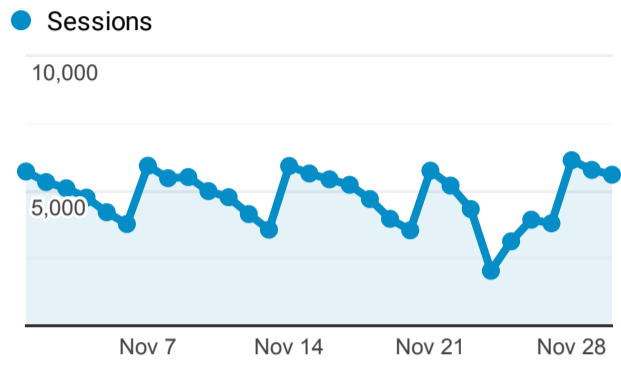

Selected LINKcat Reports

Nov 1, 2022 - Nov 30, 2022

All Users
100.00% Sessions

Visits

Avg. Visit Duration

Visits by Mobile

Visits by Traffic Type

Visits and Avg. Visit Duration by Country/Territory

Country	Sessions	Avg. Session Duration
United States	141,834	00:02:20
Netherlands	94	00:02:12
China	90	00:00:00
Canada	77	00:01:40
Germany	51	00:00:42
Indonesia	43	00:01:09
Dominican Republic	38	00:07:12
United Kingdom	34	00:00:45
India	26	00:02:09
Belgium	23	00:05:55

Visits and Pages/Visit by Browser

Browser	Sessions	Pages / Session
Chrome	67,874	1.34
Safari	43,615	1.31
Firefox	17,075	1.72
Edge	9,223	1.38
Samsung Internet	2,608	1.39
Amazon Silk	1,194	1.54
Internet Explorer	497	1.55
Opera	372	1.40
Android Webview	163	1.15
Safari (in-app)	65	1.51