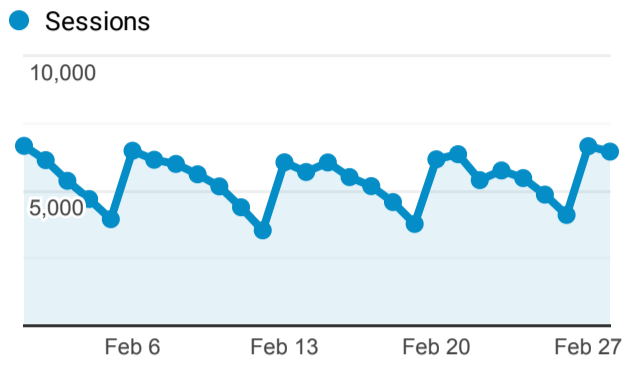

Selected LINKcat Reports

Feb 1, 2023 - Feb 28, 2023

All Users
100.00% Sessions

Visits

Avg. Visit Duration

Visits by Mobile

Visits by Traffic Type

Visits and Avg. Visit Duration by Country/Territory

Country	Sessions	Avg. Session Duration
United States	151,010	00:02:13
France	72	00:00:08
Mexico	70	00:01:20
Canada	68	00:00:52
Indonesia	55	00:01:15
Netherlands	39	00:02:27
Spain	29	00:00:12
Germany	27	00:00:48
Sweden	23	00:02:22
United Kingdom	22	00:02:15

Visits and Pages/Visit by Browser

Browser	Sessions	Pages / Session
Chrome	71,183	1.34
Safari	47,922	1.28
Firefox	18,058	1.45
Edge	9,717	1.38
Samsung Internet	2,487	1.38
Amazon Silk	1,260	1.63
Internet Explorer	493	1.59
Opera	407	1.56
Android Webview	68	1.53
Safari (in-app)	48	1.25