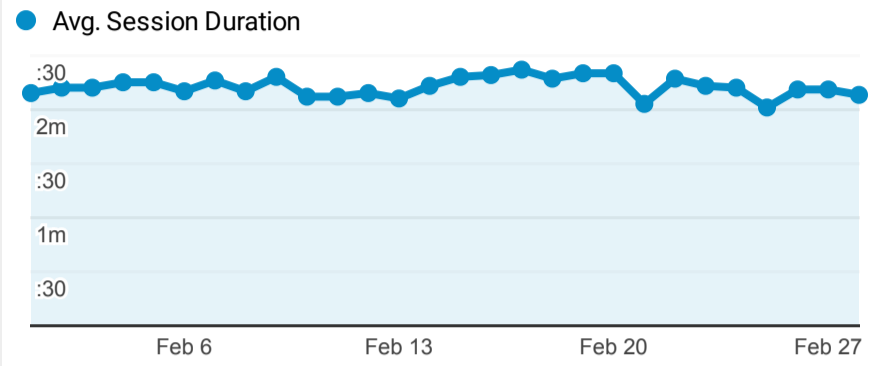

Selected LINKcat Reports

Feb 1, 2023 - Feb 28, 2023

All Users
100.00% Sessions

Visits

Avg. Visit Duration

Visits by Mobile

Visits by Traffic Type

Visits and Avg. Visit Duration by Country/Territory

Country	Sessions	Avg. Session Duration
United States	151,010	00:02:13
France	72	00:00:08
Mexico	70	00:01:20
Canada	68	00:00:52
Indonesia	55	00:01:15
Netherlands	39	00:02:27
Spain	29	00:00:12
Germany	27	00:00:48
Sweden	23	00:02:22
United Kingdom	22	00:02:15