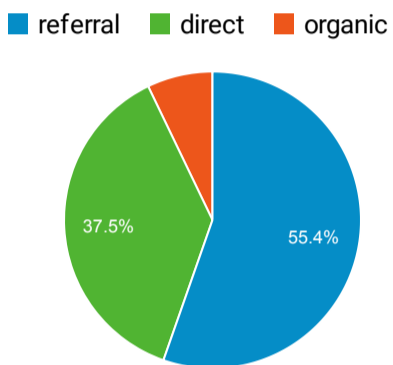

Selected LINKcat Reports

Feb 1, 2023 - Feb 28, 2023

All Users
100.00% Sessions

Visits

Avg. Visit Duration

Visits by Mobile

Visits by Traffic Type

Visits and Avg. Visit Duration by Country/Territory

Country	Sessions	Avg. Session Duration
United States	151,010	00:02:13
France	72	00:00:08
Mexico	70	00:01:20
Canada	68	00:00:52
Indonesia	55	00:01:15
Netherlands	39	00:02:27
Spain	29	00:00:12
Germany	27	00:00:48
Sweden	23	00:02:22
United Kingdom	22	00:02:15

Visits and Pages/Visit by Source/Medium

Source / Medium	Sessions	Pages / Session
(direct) / (none)	56,879	1.37
madisonpubliclibrary.org / referral	21,783	1.20
google / organic	9,524	1.38
linkcat.info / referral	9,333	1.46
midlibrary.org / referral	5,089	1.32
lists.linkcat.info / referral	5,044	1.47
veronapubliclibrary.org / referral	3,910	1.40
scls.info / referral	3,451	1.43
ltfl.librarything.com / referral	3,215	1.41
pocolibrary.org / referral	2,744	1.19

Visits and Pages/Visit by Browser

Browser	Sessions	Pages / Session
Chrome	71,183	1.34
Safari	47,922	1.28
Firefox	18,058	1.45
Edge	9,717	1.38
Samsung Internet	2,487	1.38
Amazon Silk	1,260	1.63
Internet Explorer	493	1.59
Opera	407	1.56
Android Webview	68	1.53
Safari (in-app)	48	1.25