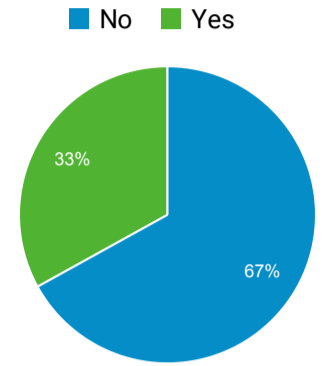

Selected LINKcat Reports

Feb 1, 2023 - Feb 28, 2023

All Users
100.00% Sessions

Visits

Avg. Visit Duration

Visits by Mobile

Visits by Traffic Type

Visits and Avg. Visit Duration by Country/Territory

Country	Sessions	Avg. Session Duration
United States	151,010	00:02:13
France	72	00:00:08
Mexico	70	00:01:20
Canada	68	00:00:52
Indonesia	55	00:01:15
Netherlands	39	00:02:27
Spain	29	00:00:12
Germany	27	00:00:48
Sweden	23	00:02:22
United Kingdom	22	00:02:15