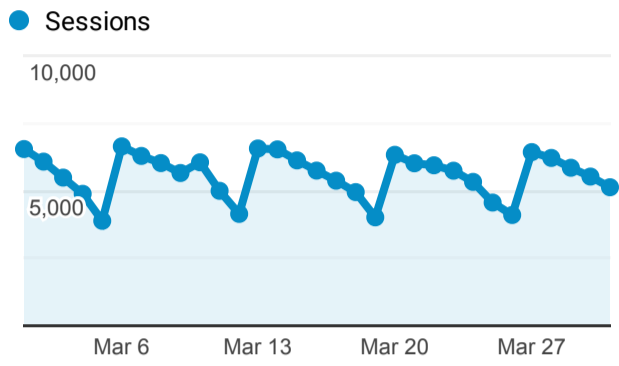

Selected LINKcat Reports

Mar 1, 2023 - Mar 31, 2023

All Users
100.00% Sessions

Visits

Avg. Visit Duration

Visits by Mobile

Visits by Traffic Type

Visits and Avg. Visit Duration by Country/Territory

Country	Sessions	Avg. Session Duration
United States	171,867	00:02:06
Canada	123	00:01:25
Mexico	107	00:02:13
Indonesia	52	00:01:35
Germany	48	00:00:23
United Kingdom	34	00:01:26
Spain	31	00:00:01
Morocco	26	00:02:42
Netherlands	23	00:03:27
Puerto Rico	23	00:00:13