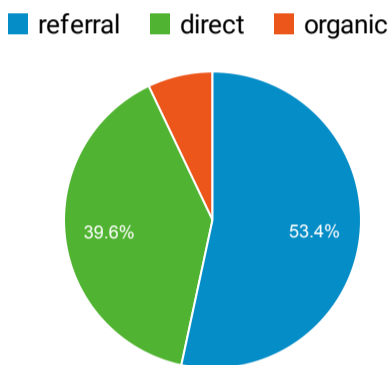

Selected LINKcat Reports

Mar 1, 2023 - Mar 31, 2023

All Users
100.00% Sessions

Visits

Avg. Visit Duration

Visits by Mobile

Visits by Traffic Type

Visits and Avg. Visit Duration by Country/Territory

Country	Sessions	Avg. Session Duration
United States	171,867	00:02:06
Canada	123	00:01:25
Mexico	107	00:02:13
Indonesia	52	00:01:35
Germany	48	00:00:23
United Kingdom	34	00:01:26
Spain	31	00:00:01
Morocco	26	00:02:42
Netherlands	23	00:03:27
Puerto Rico	23	00:00:13

Visits and Pages/Visit by Browser

Browser	Sessions	Pages / Session
Chrome	79,579	1.33
Safari	52,996	1.29
Firefox	24,249	1.23
Edge	10,575	1.37
Samsung Internet	2,758	1.38
Amazon Silk	1,370	1.65
Internet Explorer	571	1.62
Opera	415	1.55
Android Webview	61	1.44
Mozilla Compatible Agent	54	2.76