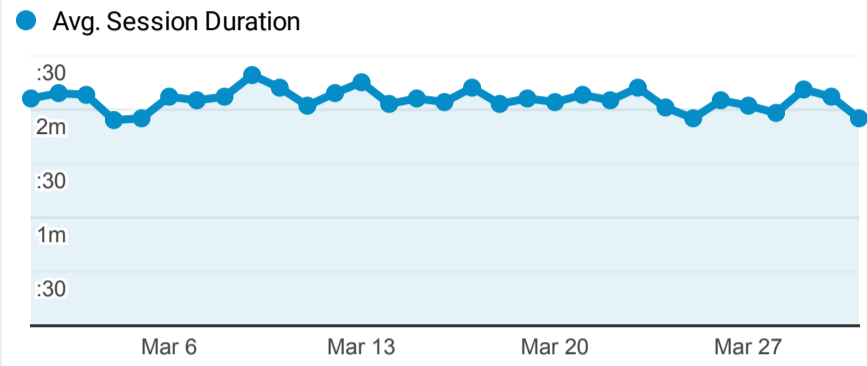

Selected LINKcat Reports

Mar 1, 2023 - Mar 31, 2023

All Users
100.00% Sessions

Visits

Avg. Visit Duration

Visits by Mobile

Visits by Traffic Type

Visits and Avg. Visit Duration by Country/Territory

Country	Sessions	Avg. Session Duration
United States	171,867	00:02:06
Canada	123	00:01:25
Mexico	107	00:02:13
Indonesia	52	00:01:35
Germany	48	00:00:23
United Kingdom	34	00:01:26
Spain	31	00:00:01
Morocco	26	00:02:42
Netherlands	23	00:03:27
Puerto Rico	23	00:00:13