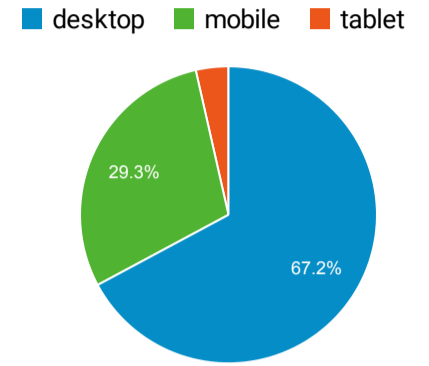

Selected LINKcat Reports

Mar 1, 2023 - Mar 31, 2023

All Users
100.00% Sessions

Visits

Avg. Visit Duration

Visits by Mobile

Visits by Traffic Type

Visits and Avg. Visit Duration by Country/Territory

Country	Sessions	Avg. Session Duration
United States	171,867	00:02:06
Canada	123	00:01:25
Mexico	107	00:02:13
Indonesia	52	00:01:35
Germany	48	00:00:23
United Kingdom	34	00:01:26
Spain	31	00:00:01
Morocco	26	00:02:42
Netherlands	23	00:03:27
Puerto Rico	23	00:00:13