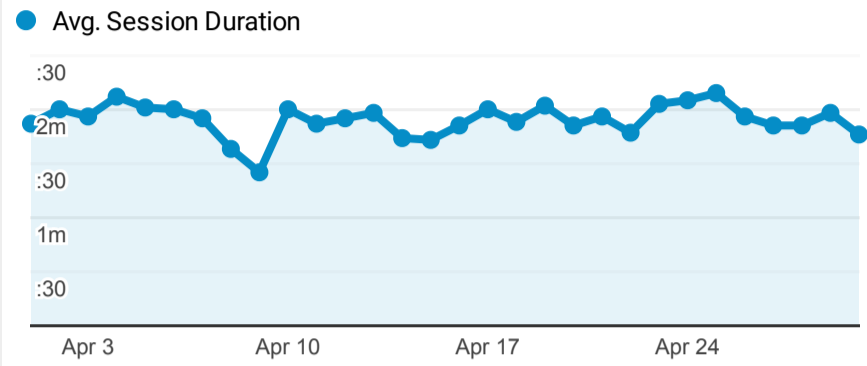

Selected LINKcat Reports

Apr 1, 2023 - Apr 30, 2023

All Users  
100.00% Sessions

Visits

Avg. Visit Duration

Visits by Mobile

Visits by Traffic Type

Visits and Avg. Visit Duration by Country/Territory

Country	Sessions	Avg. Session Duration
United States	159,742	00:01:55
Canada	94	00:01:09
Indonesia	75	00:01:48
Netherlands	37	00:00:23
Germany	35	00:01:15
Spain	25	00:00:20
United Kingdom	22	00:01:55
India	20	00:00:32
Mexico	19	00:01:53
Italy	15	00:04:55