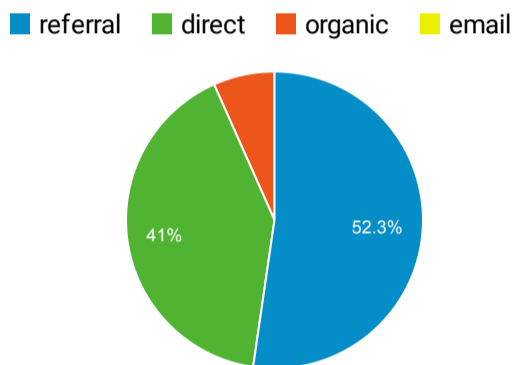

Selected LINKcat Reports

Apr 1, 2023 - Apr 30, 2023

All Users  
100.00% Sessions

Visits

Avg. Visit Duration

Visits by Mobile

Visits by Traffic Type

Visits and Avg. Visit Duration by Country/Territory

Country	Sessions	Avg. Session Duration
United States	159,742	00:01:55
Canada	94	00:01:09
Indonesia	75	00:01:48
Netherlands	37	00:00:23
Germany	35	00:01:15
Spain	25	00:00:20
United Kingdom	22	00:01:55
India	20	00:00:32
Mexico	19	00:01:53
Italy	15	00:04:55

Visits and Pages/Visit by Browser

Browser	Sessions	Pages / Session
Chrome	70,920	1.32
Safari	48,195	1.28
Firefox	26,814	1.19
Edge	9,577	1.37
Samsung Internet	2,441	1.36
Amazon Silk	1,228	1.51
Opera	522	1.44
Internet Explorer	503	1.43
Android Webview	60	1.50
Safari (in-app)	30	1.33