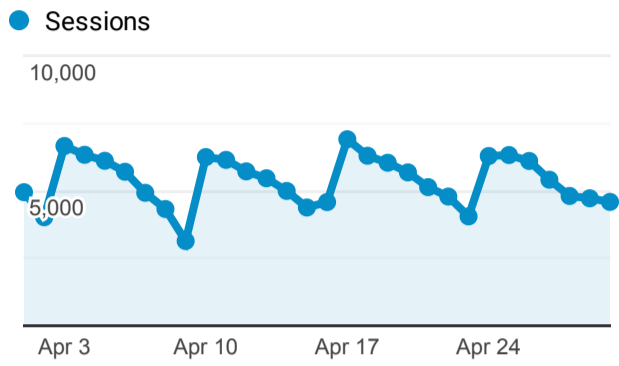

Selected LINKcat Reports

Apr 1, 2023 - Apr 30, 2023

All Users  
100.00% Sessions

Visits

Avg. Visit Duration

Visits by Mobile

Visits by Traffic Type

Visits and Avg. Visit Duration by Country/Territory

Country	Sessions	Avg. Session Duration
United States	159,742	00:01:55
Canada	94	00:01:09
Indonesia	75	00:01:48
Netherlands	37	00:00:23
Germany	35	00:01:15
Spain	25	00:00:20
United Kingdom	22	00:01:55
India	20	00:00:32
Mexico	19	00:01:53
Italy	15	00:04:55

Visits and Pages/Visit by Browser

Browser	Sessions	Pages / Session
Chrome	70,920	1.32
Safari	48,195	1.28
Firefox	26,814	1.19
Edge	9,577	1.37
Samsung Internet	2,441	1.36
Amazon Silk	1,228	1.51
Opera	522	1.44
Internet Explorer	503	1.43
Android Webview	60	1.50
Safari (in-app)	30	1.33