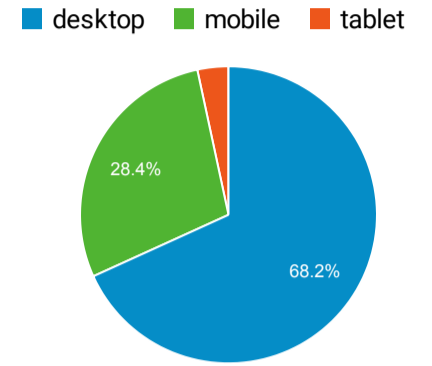

Selected LINKcat Reports

Apr 1, 2023 - Apr 30, 2023

All Users  
100.00% Sessions

Visits

Avg. Visit Duration

Visits by Mobile

Visits by Traffic Type

Visits and Avg. Visit Duration by Country/Territory

Country	Sessions	Avg. Session Duration
United States	159,742	00:01:55
Canada	94	00:01:09
Indonesia	75	00:01:48
Netherlands	37	00:00:23
Germany	35	00:01:15
Spain	25	00:00:20
United Kingdom	22	00:01:55
India	20	00:00:32
Mexico	19	00:01:53
Italy	15	00:04:55

Visits and Pages/Visit by Browser

Browser	Sessions	Pages / Session
Chrome	70,920	1.32
Safari	48,195	1.28
Firefox	26,814	1.19
Edge	9,577	1.37
Samsung Internet	2,441	1.36
Amazon Silk	1,228	1.51
Opera	522	1.44
Internet Explorer	503	1.43
Android Webview	60	1.50
Safari (in-app)	30	1.33