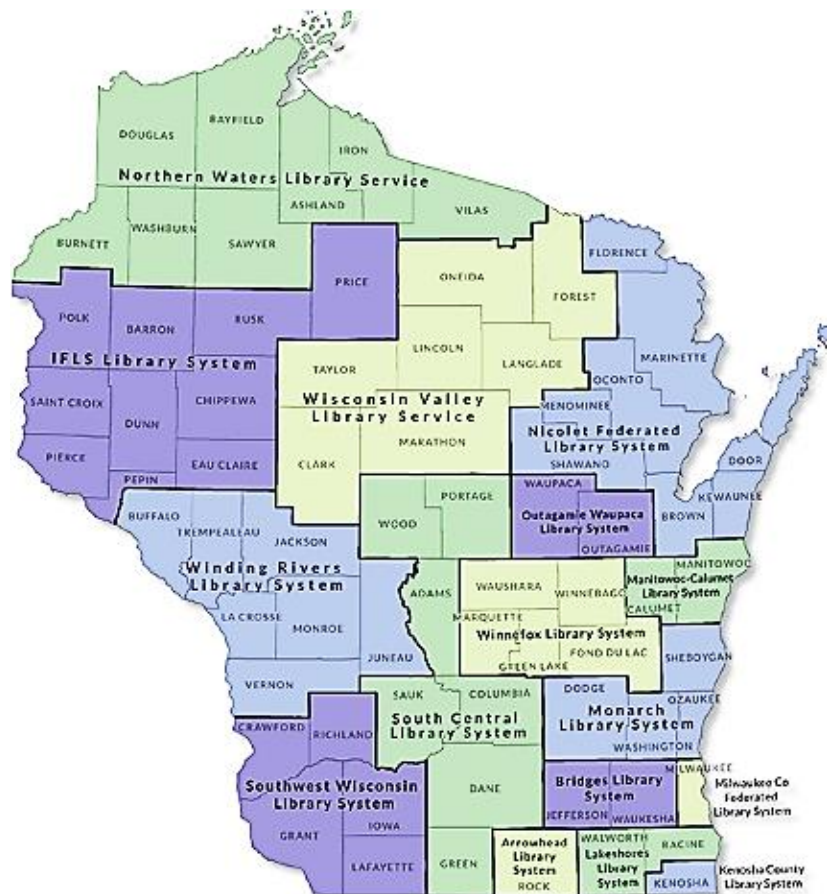

WISCONSIN LIBRARIES DELIVERY NETWORK LIST

SOUTH CENTRAL LIBRARY SYSTEM DELIVERY SERVICE

<https://www.scls.info/delivery/network/networkhome.htm>

NAVIGATING THE LIST

The Wisconsin Libraries' Delivery Network List alphabetically lists all libraries in Wisconsin which currently maintain a delivery connection through the Wisconsin Libraries' Delivery Network. The list includes public libraries, school districts, academic and special libraries, Wisconsin government agencies, and correctional institutions.