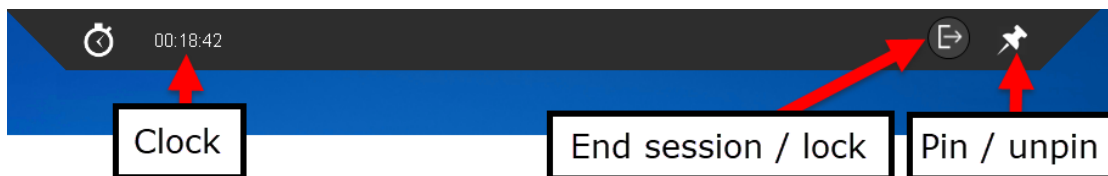

## The “Session Information Bar”

The MyPC session information bar displays at the top of the screen. It shows the remaining session time and offers menu options to end or lock the session. Messages for the user will display under the session information bar.

If you click on “Hide”, the session information bar will minimize itself and look like this:

Session information bar close-up with labels:

## Pin/Unpin

- If you “pin” the session information bar, it will remain displayed at the top of the screen and will not minimize.
- If you “unpin” the session information bar, it will minimize itself. You may click on the minimized bar to make it reappear.