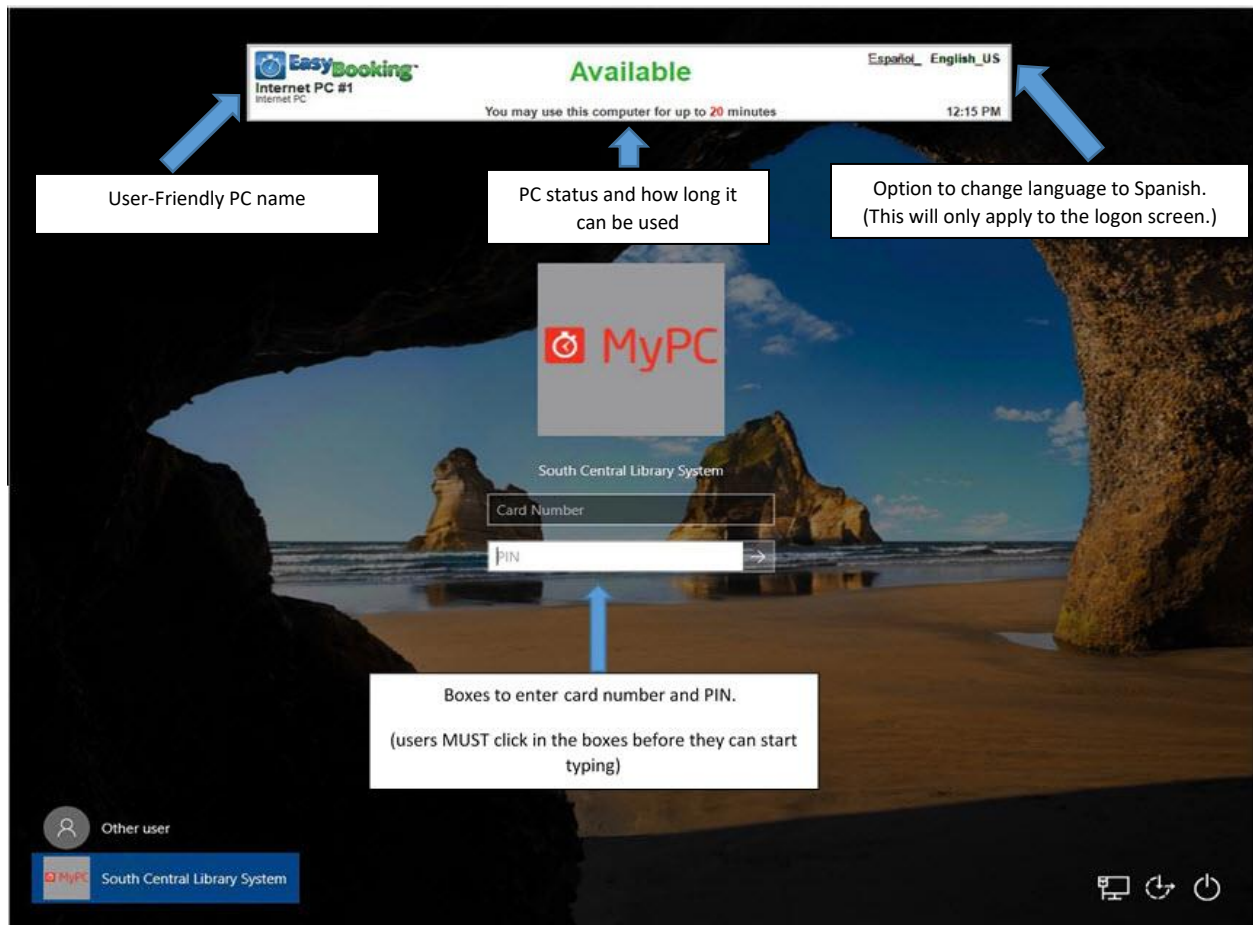

# What a MyPC user will see

## Logon Screen

## The “Session Information Bar”

The MyPC session information bar displays at the top of the screen. It shows the remaining session time and offers menu options to end or lock the session. Messages for the user will display under the session information bar.

## Pin/Unpin

- If you “pin” the session information bar, it will remain displayed at the top of the screen and will not minimize.
- If you “unpin” the session information bar, it will minimize itself. You may click on the minimized bar to make it reappear.