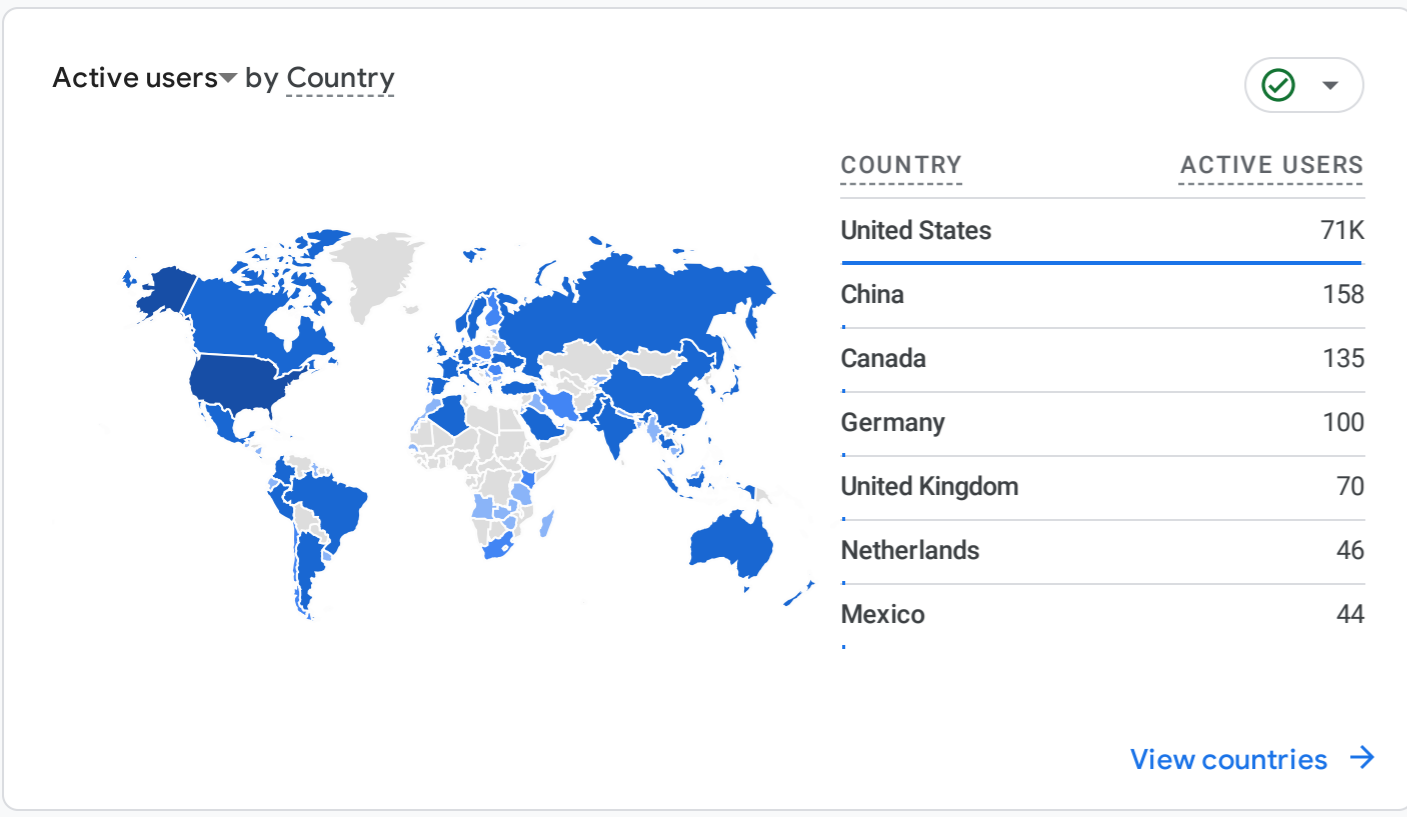

All Users Add comparison

Custom Dec 1 - Dec 31, 2024

Reports snapshot

Event count by Event name

EVENT NAME	EVENT COUNT
page_view	1.7M
scroll	276K
session_start	268K
form_start	187K
user_engagement	160K
first_visit	50K
click	14K

[View events](#)

Active users by Device category

DEVICE CATEGORY	ACTIVE USERS
desktop	42K
mobile	28K
tablet	2.1K
smart tv	1

Sessions by First user source / medium

FIRST USER SOURCE / ME...	SESSIONS
(direct) / (none)	128K
madisonpubliclibrary.org / re...	58K
google / organic	11K
pocolibrary.org / referral	8K
sunprairiepubliclibrary.org / r...	6.6K
veronapubliclibrary.org / refe...	6.3K
midlibrary.org / referral	6.2K

Sessions by Session default ch...

SESSION DEFAULT ...	SESSIONS
Referral	137K
Direct	102K
Organic Search	16K
Organic Social	11K
Unassigned	927

[View traffic acquisition](#)