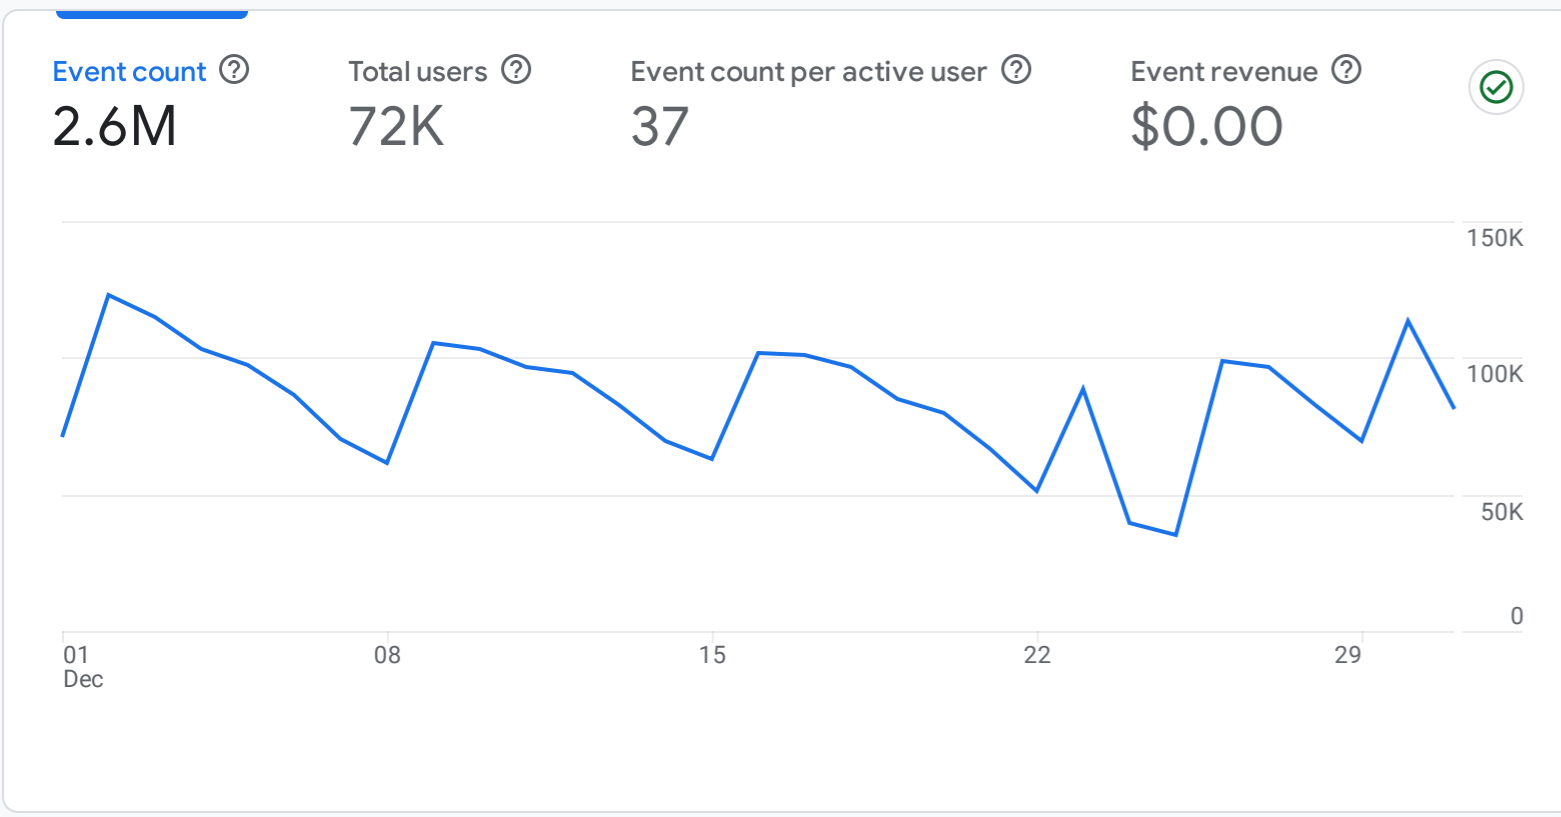

All Users Add comparison

Custom Dec 1 - Dec 31, 2024

Reports snapshot

Event count by Event name

EVENT NAME	EVENT COUNT
page_view	1.7M
scroll	276K
session_start	268K
form_start	187K
user_engagement	160K
first_visit	50K
click	14K

[View events](#)

Active users by Device category

DEVICE CATEGORY	ACTIVE USERS
desktop	42K
mobile	28K
tablet	2.1K
smart tv	1

Sessions by First user source / medium

FIRST USER SOURCE / ME...	SESSIONS
(direct) / (none)	128K
madisonpubliclibrary.org / re...	58K
google / organic	11K
pocolibrary.org / referral	8K
sunprairiepubliclibrary.org / r...	6.6K
veronapubliclibrary.org / refe...	6.3K
midlibrary.org / referral	6.2K

Sessions by Session default ch...

SESSION DEFAULT ...	SESSIONS
Referral	137K
Direct	102K
Organic Search	16K
Organic Social	11K
Unassigned	927

[View traffic acquisition](#)