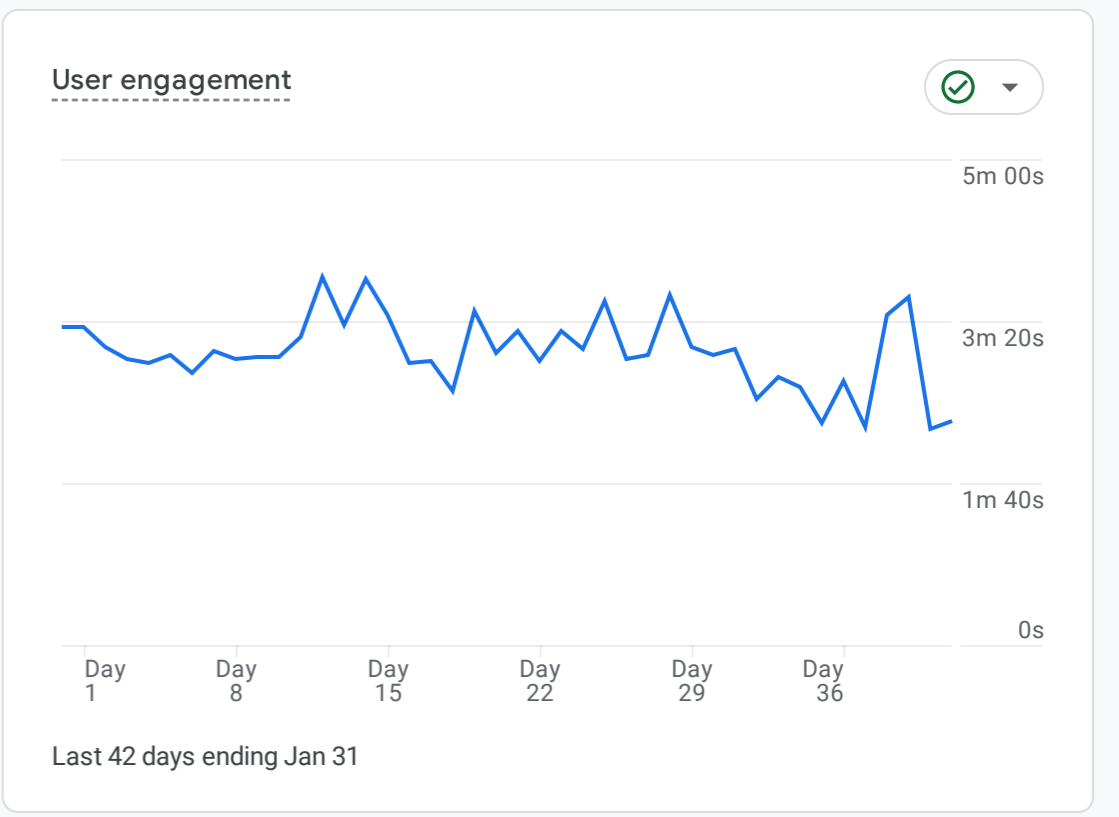

All Users [Add comparison](#)

Custom Jan 1 - Jan 31, 2025

Reports snapshot

Event count by Event name

EVENT NAME	EVENT COUNT
page_view	2M
scroll	335K
session_start	317K
form_start	220K
user_engagement	196K
first_visit	56K
click	17K

[View events](#)

Active users by Device category

DEVICE CATEGORY	ACTIVE USERS
desktop	48K
mobile	32K
tablet	2.2K
smart tv	2

Sessions by First user source / medium

FIRST USER SOURCE / ME...	SESSIONS
(direct) / (none)	153K
madisonpubliclibrary.org / re...	70K
google / organic	14K
pocolibrary.org / referral	9.5K
sunprairiepubliclibrary.org / r...	8.1K
midlibrary.org / referral	7.5K
veronapubliclibrary.org / refe...	7.5K

Sessions by Session default ch...

SESSION DEFAULT ...	SESSIONS
Referral	171K
Direct	119K
Organic Search	21K
Organic Social	12K
Unassigned	1.1K

[View traffic acquisition](#)