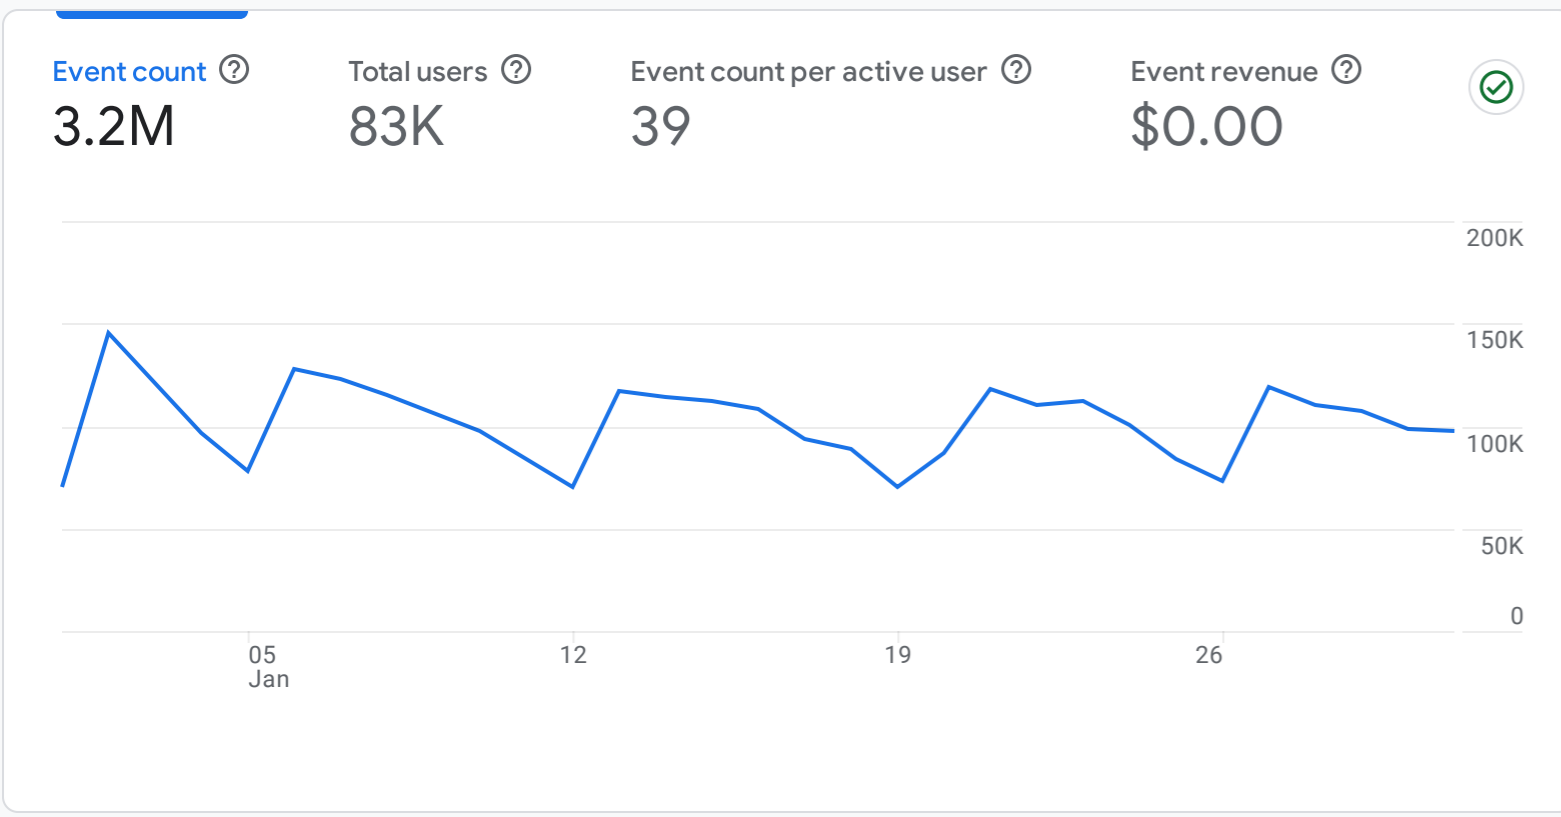

All Users [Add comparison](#)

Custom Jan 1 - Jan 31, 2025

Reports snapshot

Event count by Event name

EVENT NAME	EVENT COUNT
page_view	2M
scroll	335K
session_start	317K
form_start	220K
user_engagement	196K
first_visit	56K
click	17K

[View events](#)

Active users by Device category

DEVICE CATEGORY	ACTIVE USERS
desktop	48K
mobile	32K
tablet	2.2K
smart tv	2

Sessions by First user source / medium

FIRST USER SOURCE / ME...	SESSIONS
(direct) / (none)	153K
madisonpubliclibrary.org / re...	70K
google / organic	14K
pocolibrary.org / referral	9.5K
sunprairiepubliclibrary.org / r...	8.1K
midlibrary.org / referral	7.5K
veronapubliclibrary.org / refe...	7.5K

Sessions by Session default ch...

SESSION DEFAULT ...	SESSIONS
Referral	171K
Direct	119K
Organic Search	21K
Organic Social	12K
Unassigned	1.1K

[View traffic acquisition](#)