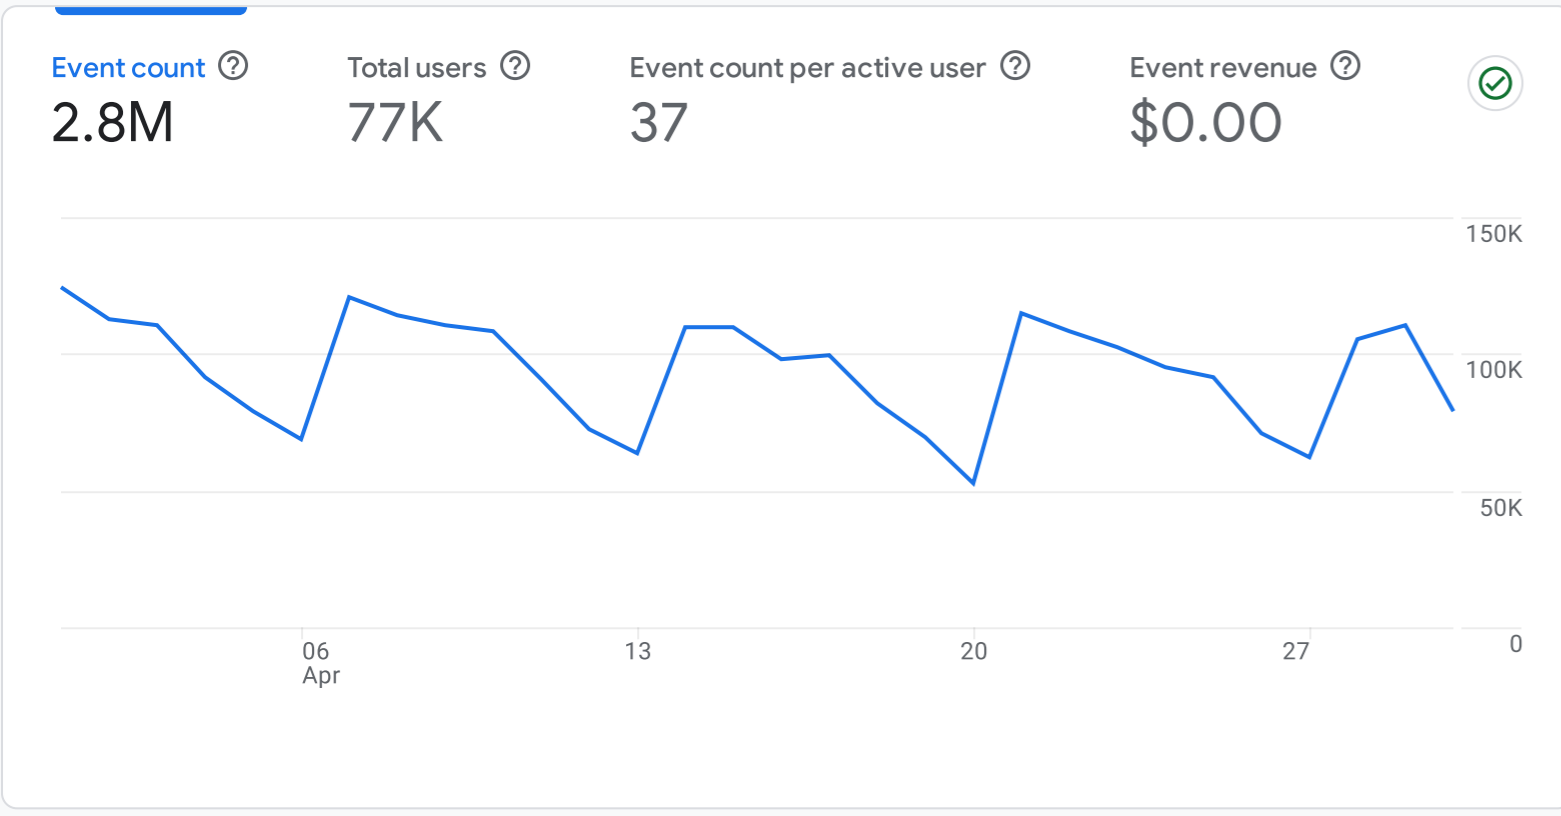

All Users [Add comparison](#)

Custom Apr 1 - Apr 30, 2025

Reports snapshot

Event count by Event name

EVENT NAME	EVENT COUNT
page_view	1.8M
scroll	308K
session_start	286K
form_start	199K
user_engagement	189K
first_visit	51K
click	13K

[View events](#)

Active users by Device category

DEVICE CATEGORY	ACTIVE USERS
desktop	45K
mobile	29K
tablet	2.1K
smart tv	3

Sessions by First user source / medium

FIRST USER SOURCE / ME...	SESSIONS
(direct) / (none)	144K
madisonpubliclibrary.org / re...	44K
google / organic	15K
pocolibrary.org / referral	8.3K
sunprairiepubliclibrary.org / r...	7.6K
veronapubliclibrary.org / refe...	7.2K
midlibrary.org / referral	6.8K

Sessions by Session default ch...

SESSION DEFAULT ...	SESSIONS
Referral	130K
Direct	117K
Organic Search	24K
Organic Social	12K
Unassigned	5.4K

[View traffic acquisition](#)