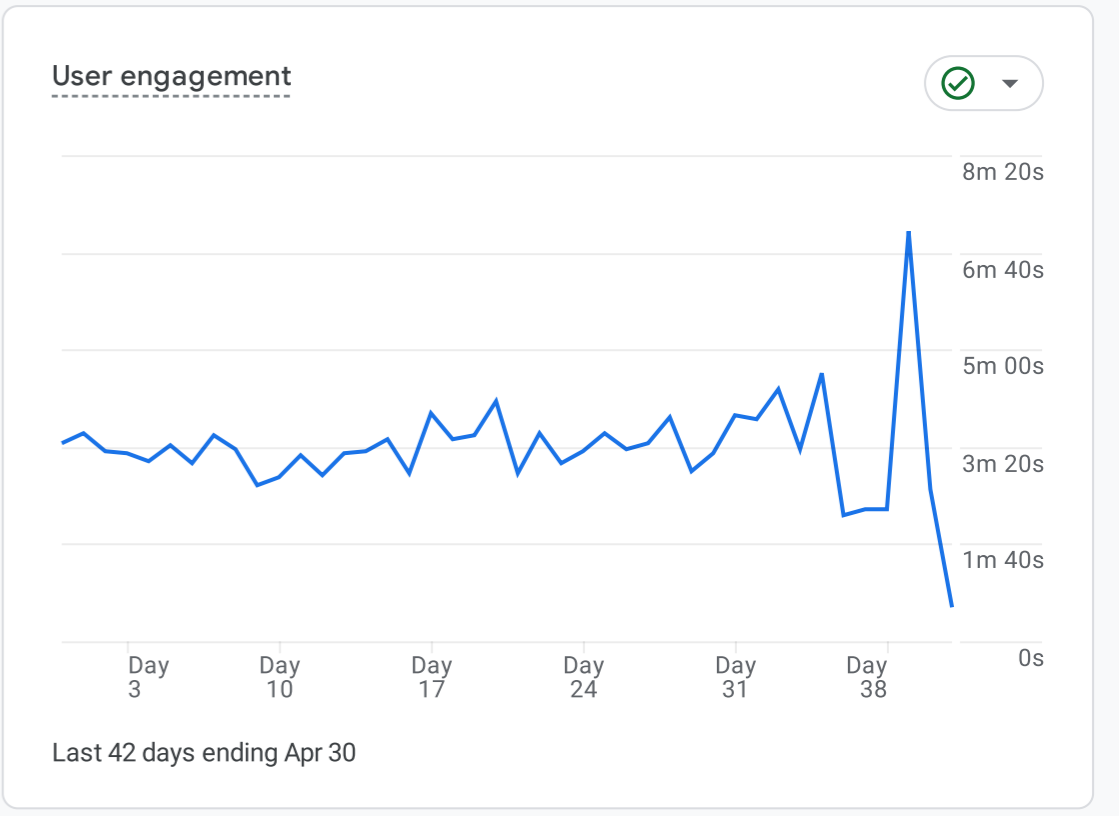

All Users [Add comparison](#)

Custom Apr 1 - Apr 30, 2025

Reports snapshot

Event count by Event name

EVENT NAME	EVENT COUNT
page_view	1.8M
scroll	308K
session_start	286K
form_start	199K
user_engagement	189K
first_visit	51K
click	13K

[View events](#)

Active users by Device category

DEVICE CATEGORY	ACTIVE USERS
desktop	45K
mobile	29K
tablet	2.1K
smart tv	3

Sessions by First user source / medium

FIRST USER SOURCE / ME...	SESSIONS
(direct) / (none)	144K
madisonpubliclibrary.org / re...	44K
google / organic	15K
pocolibrary.org / referral	8.3K
sunprairiepubliclibrary.org / r...	7.6K
veronapubliclibrary.org / refe...	7.2K
midlibrary.org / referral	6.8K

Sessions by Session default ch...

SESSION DEFAULT ...	SESSIONS
Referral	130K
Direct	117K
Organic Search	24K
Organic Social	12K
Unassigned	5.4K

[View traffic acquisition](#)